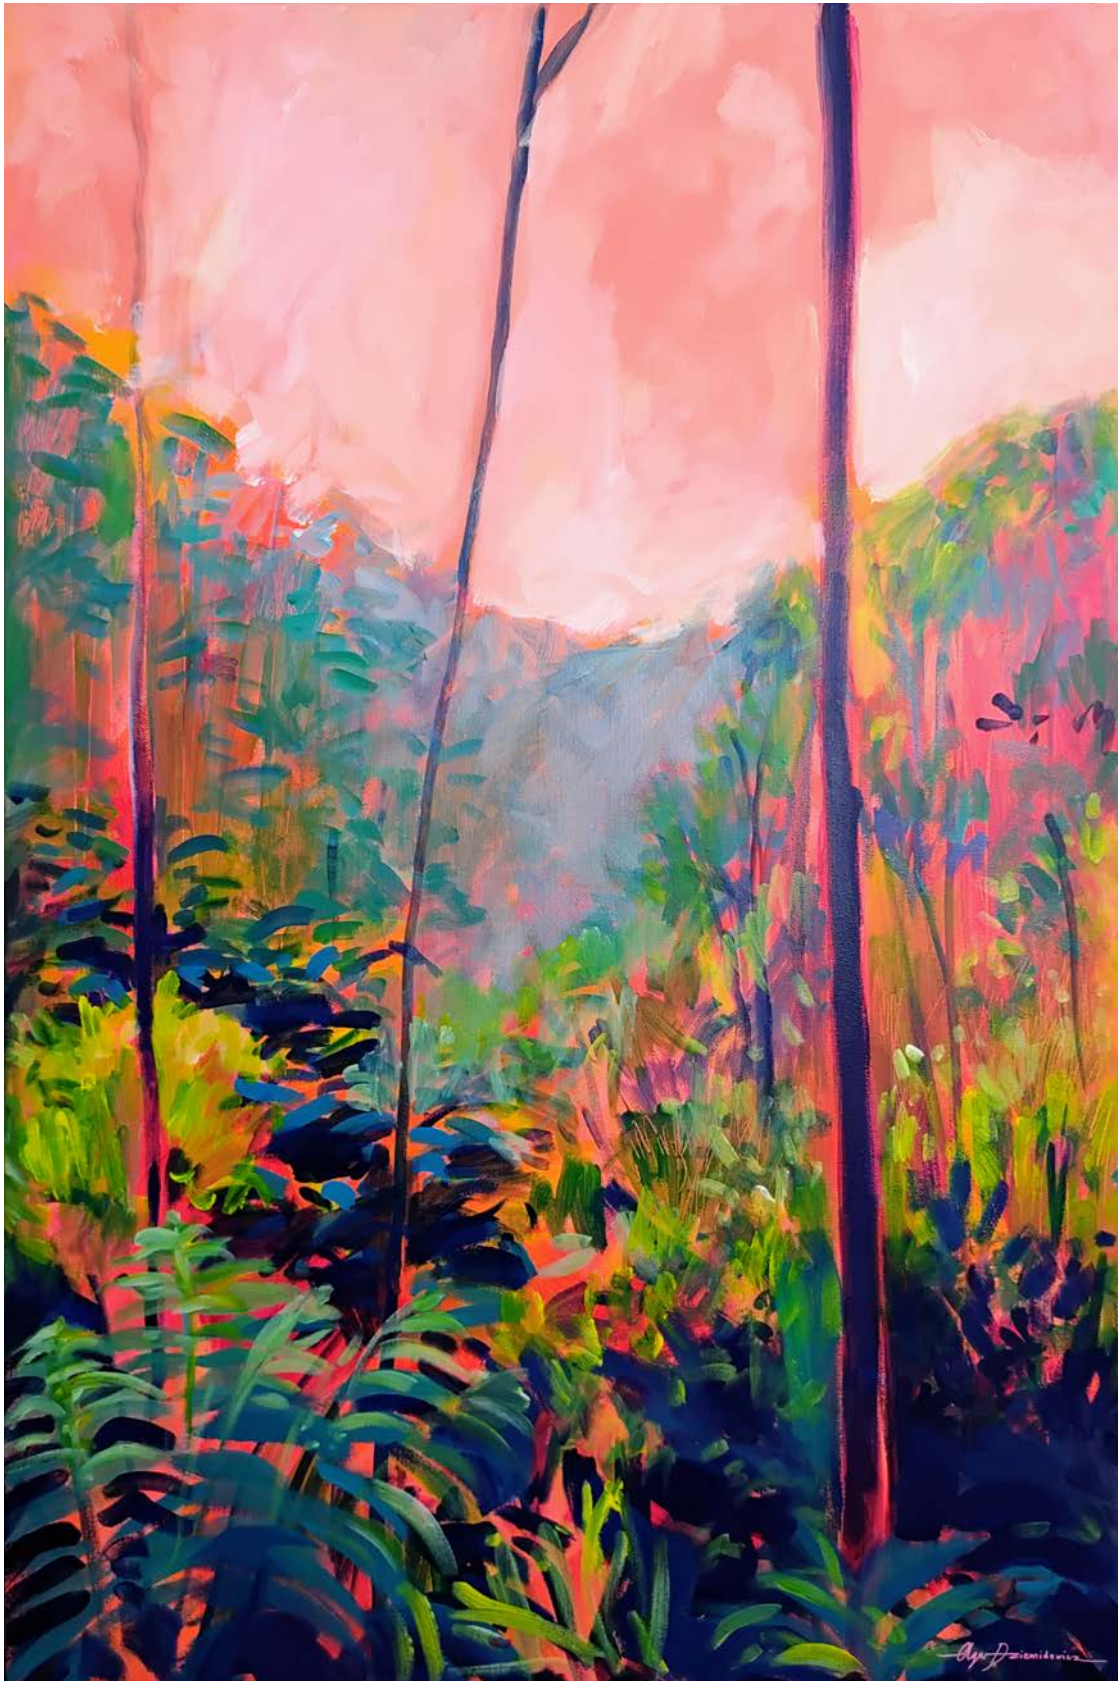

WATERS OF CALM, MIRRORING THE PINK HORIZON

Acrylics on canvas, framed

93 x 123 cm

\$2500

TOWARDS A BRIGHTER HORIZON: EMBRACING HOPE

Acrylics on canvas, framed

93 x 123 cm

\$2500