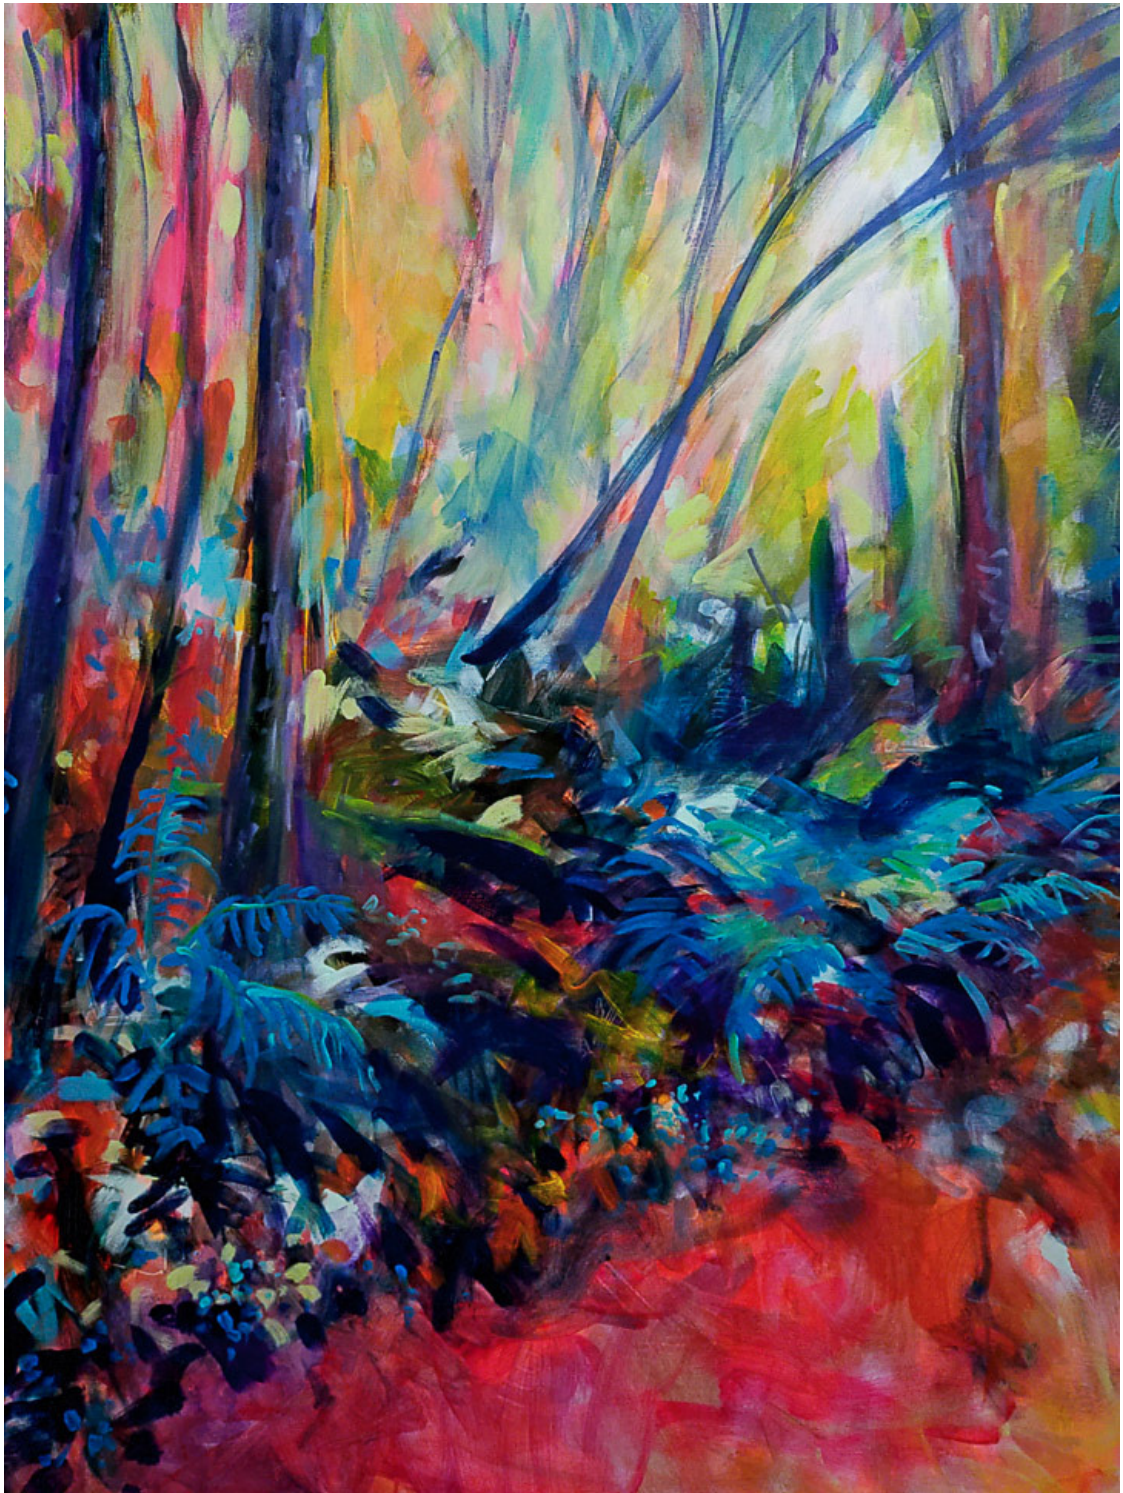

WATERS OF CALM, MIRRORING THE PINK HORIZON

Acrylics on canvas, framed

93 x 123 cm

\$2500

TOWARDS A BRIGHTER HORIZON: EMBRACING HOPE

Acrylics on canvas, framed

93 x 123 cm

\$2500