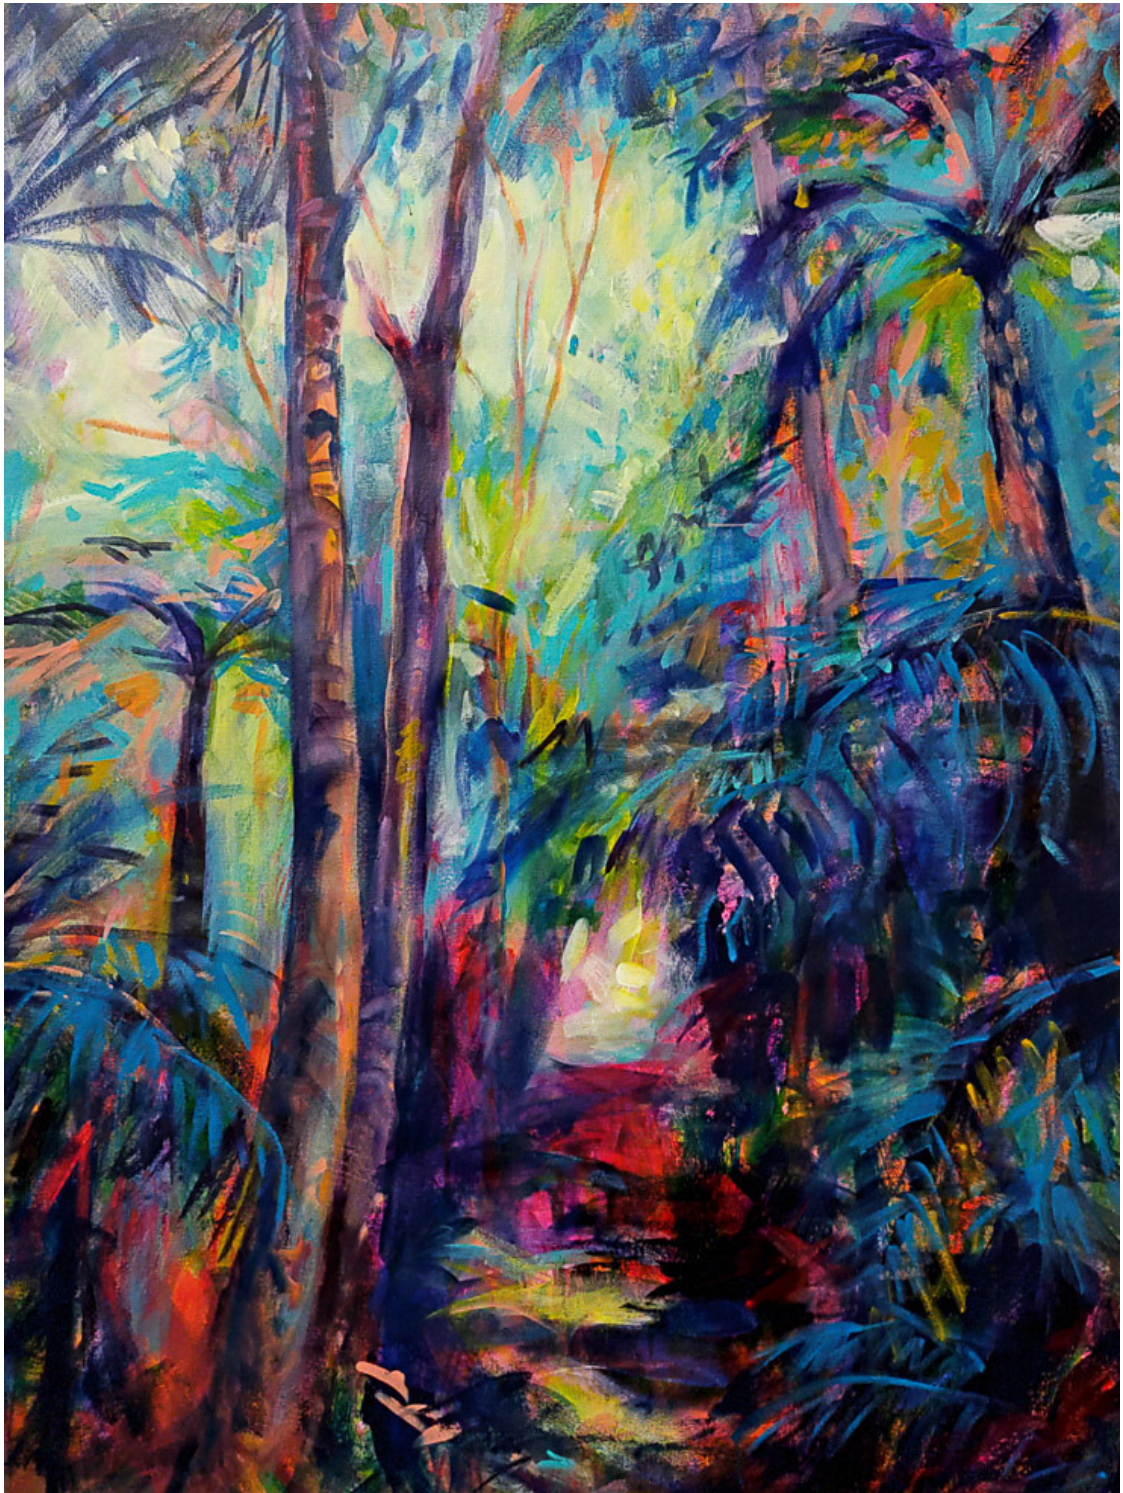

GUIDED BY INNER LIGHT

Acrylics on canvas, framed

93 x 123 cm

$2500