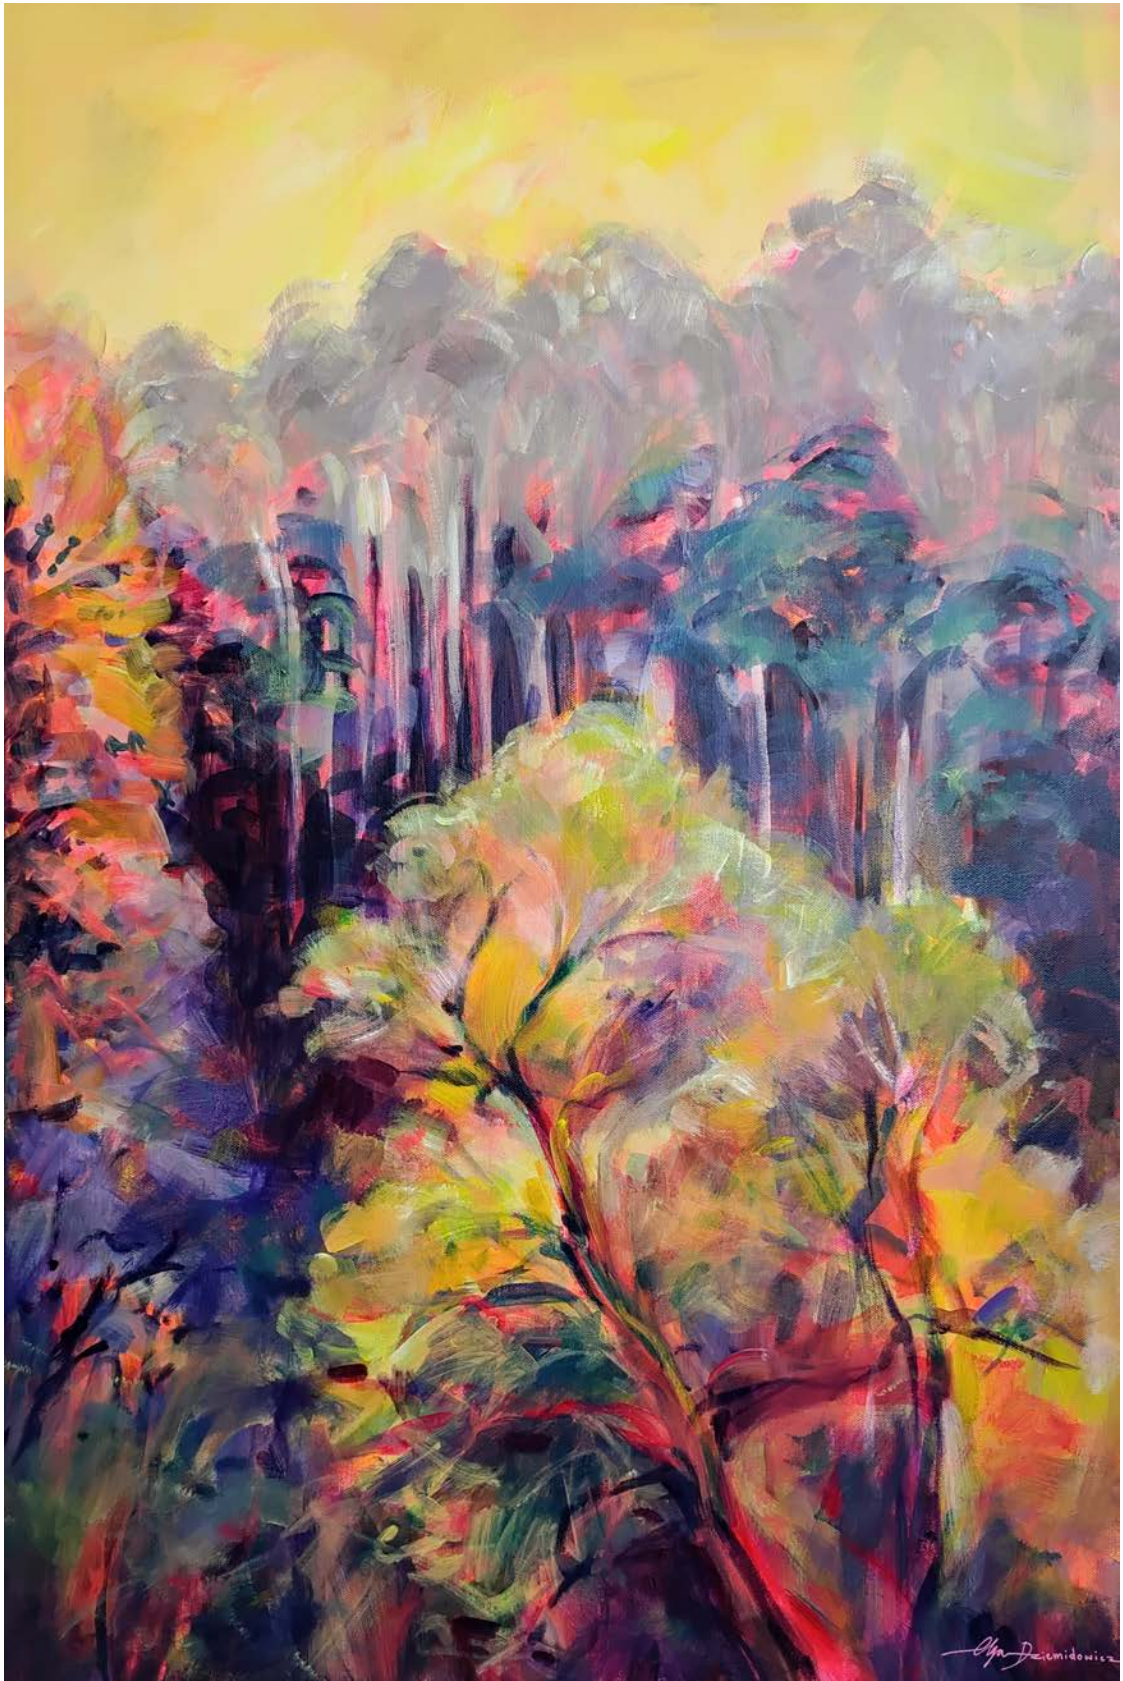

PROUD OF YOU

Acrylics on canvas

60.5 x 91.5 cm

$1250