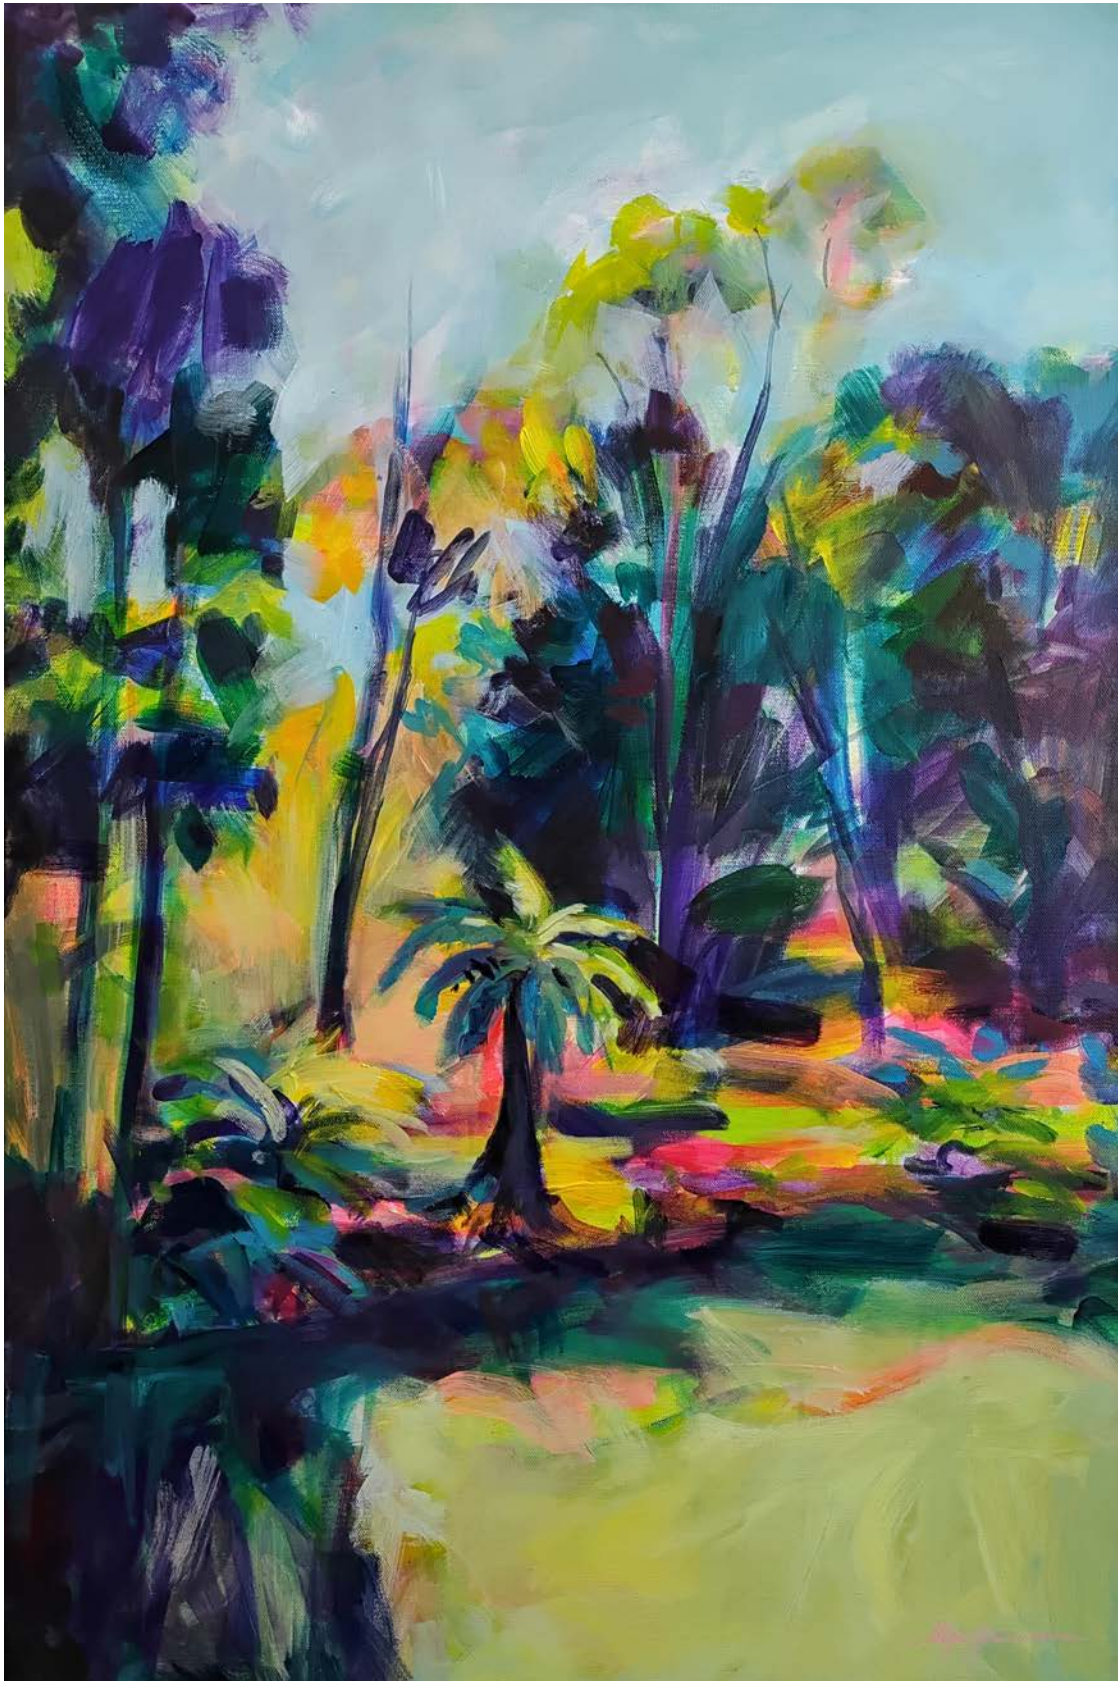

EDGING ON MAGIC

Acrylics on canvas

60.5 x 91.5 cm

$1250