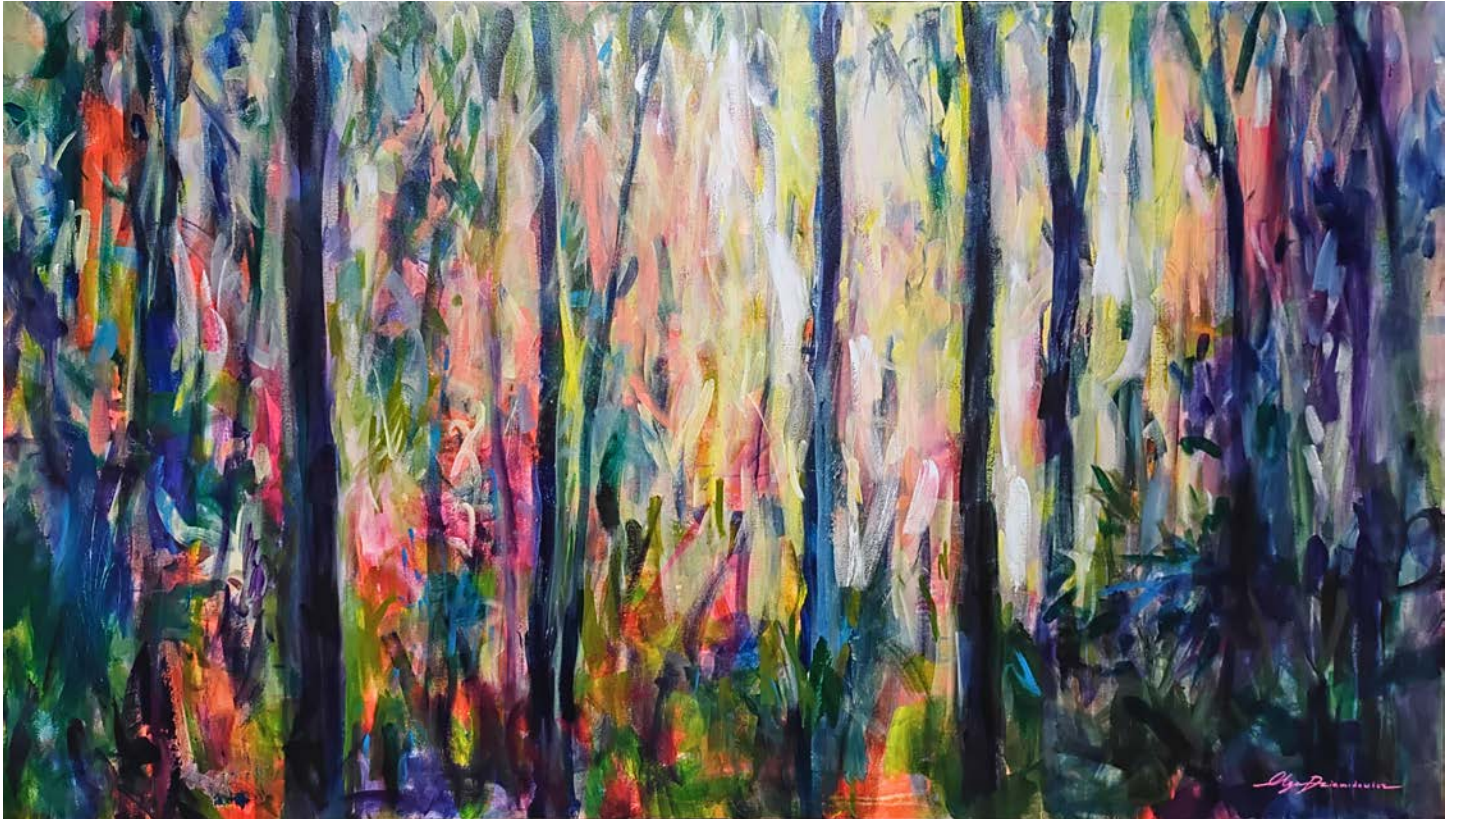

"A KNOWING [LOOKING PAST THE SHADOWS OF DOUBT]"

Acrylics on canvas, framed in oak

113x190cm

\$5500

HOPE [THE ACT OF LOOKING BEYOND THE OBSTACLES]

Acrylics on canvas, framed in oak

110x190cm

\$5500