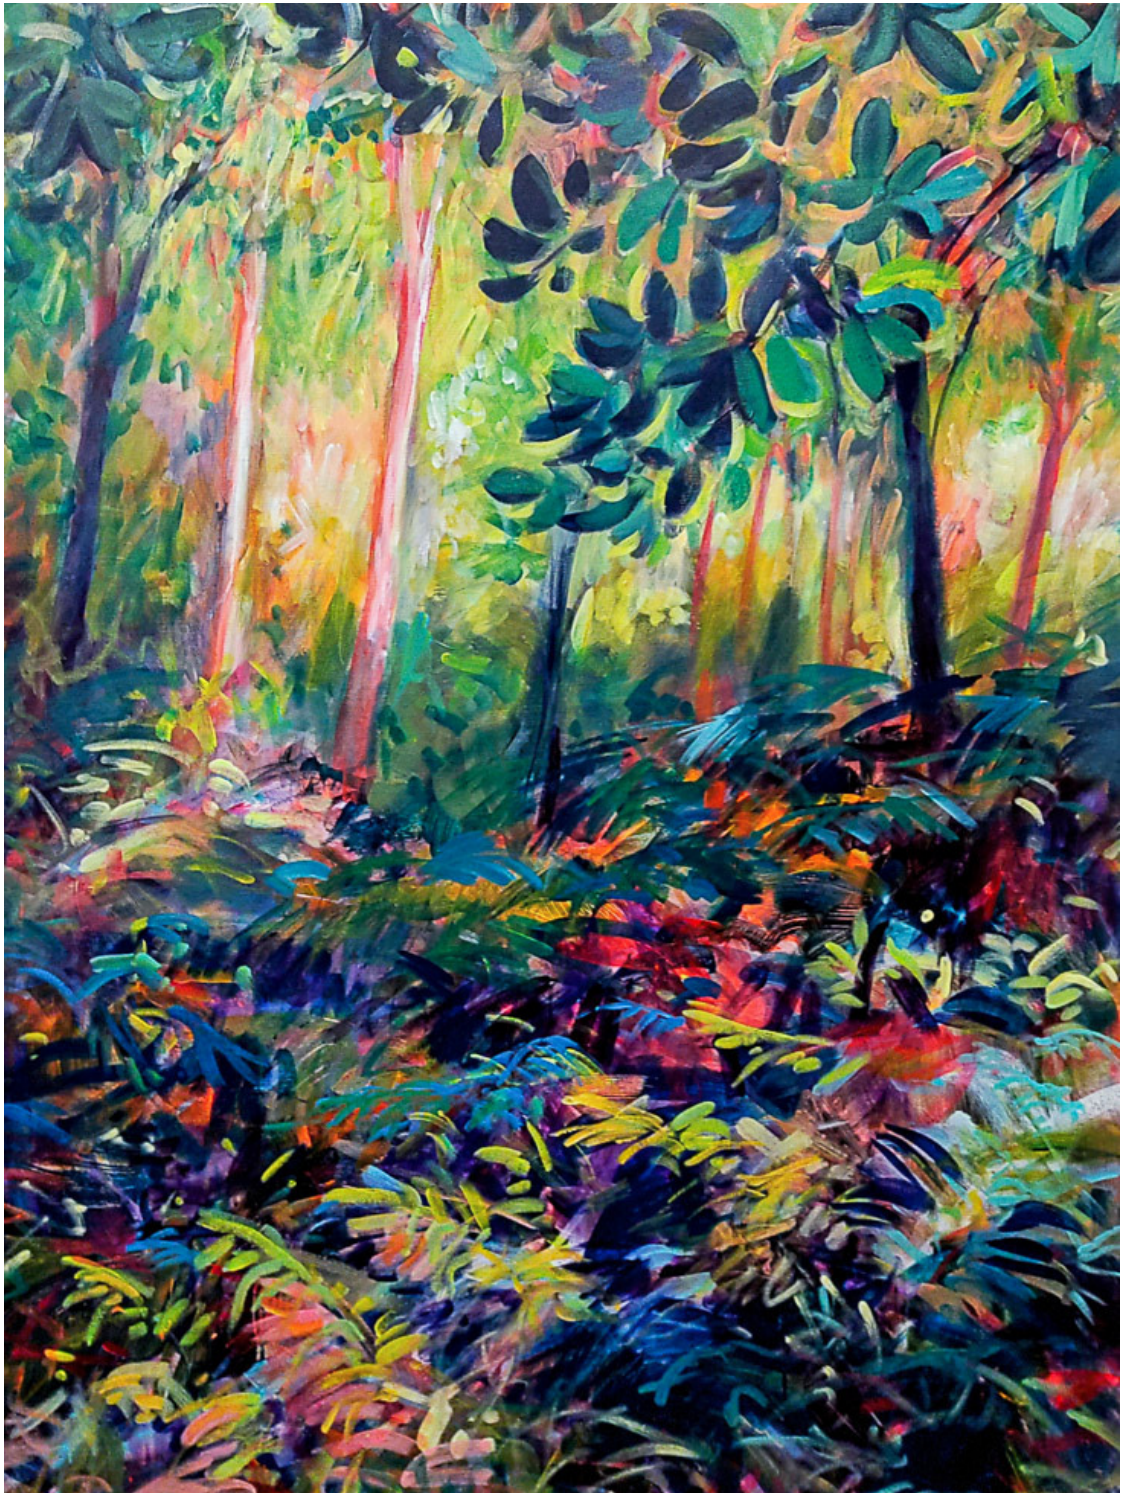

THE HEALING POWER OF NATURE'S EMBRACE

Acrylics on canvas, framed

93 x 123 cm

$2500