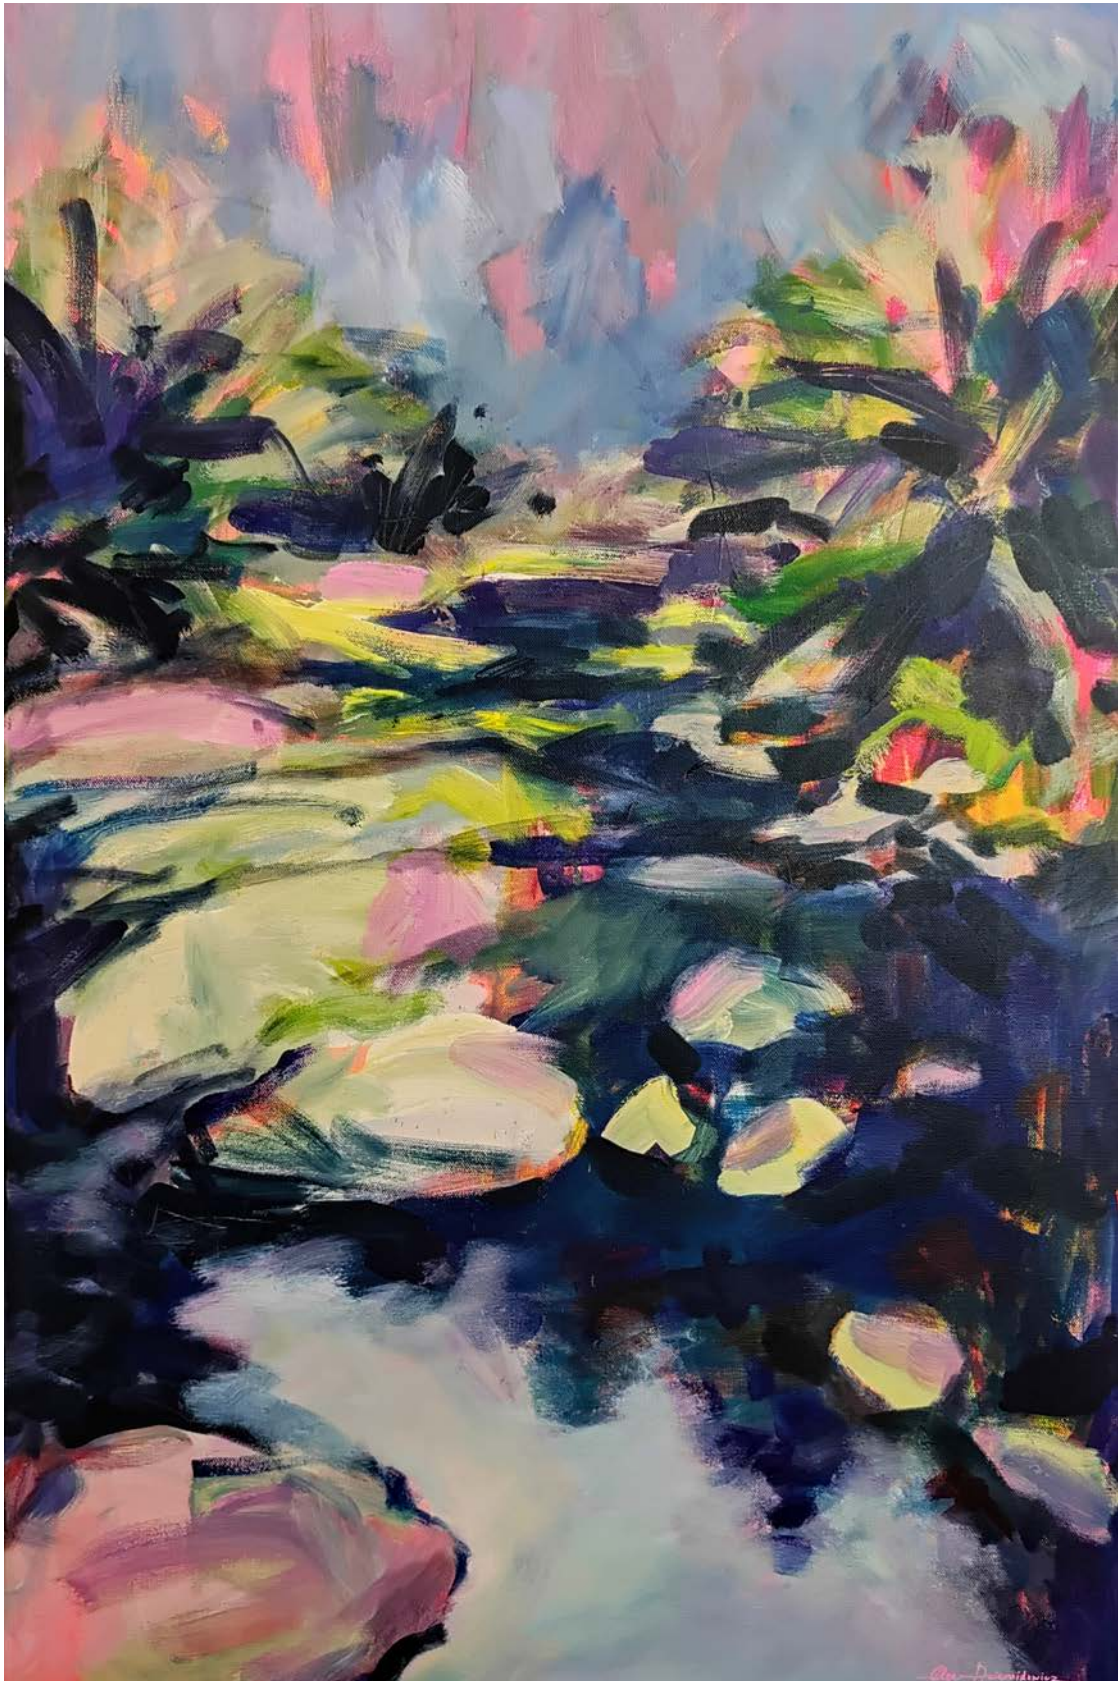

"A KNOWING [LOOKING PAST THE SHADOWS OF DOUBT]"

Acrylics on canvas, framed in oak
113x190cm
\$5500

BRAVE TO BE YOU

Acrylics on canvas

60.5 x 91.5 cm

\$1250

A JOURNEY UNFOLDING

Acrylics on canvas

60.5 x 91.5 cm

\$1250

TIME TO REST

Acrylics on canvas

60.5 x 91.5 cm

\$1250

EMBRACING THE WILD NATURE OF THE MOMENT

Acrylics on canvas