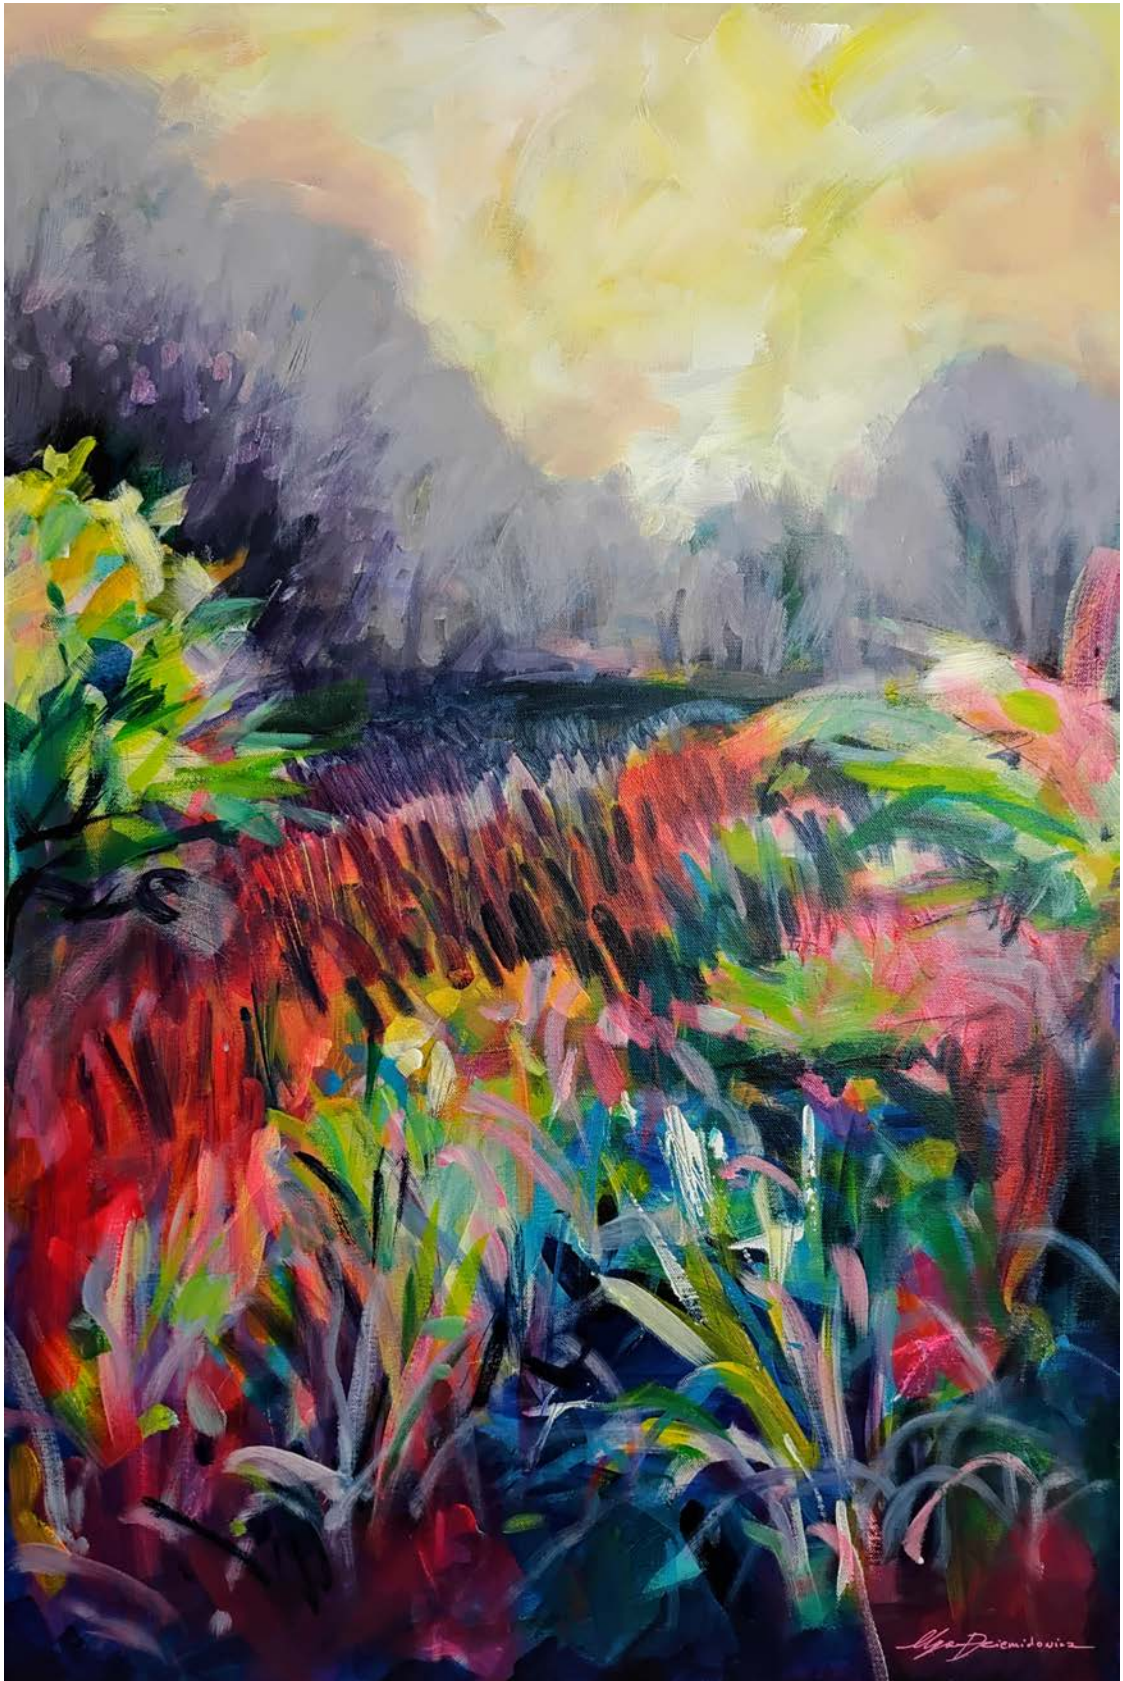

PROUD OF YOU

Acrylics on canvas
60.5 x 91.5 cm
\$1250

WHISPERS OF THE FOREST'S HEART

Acrylics on canvas
60.5 x 91.5 cm
\$1250

HOPE [THE ACT OF LOOKING BEYOND THE OBSTACLES]

Acrylics on canvas, framed in oak
110x190cm
\$5500

"A KNOWING [LOOKING PAST THE SHADOWS OF DOUBT]"

Acrylics on canvas, framed in oak
113x190cm
\$5500

BRAVE TO BE YOU

Acrylics on canvas

60.5 x 91.5 cm

\$1250

A JOURNEY UNFOLDING

Acrylics on canvas