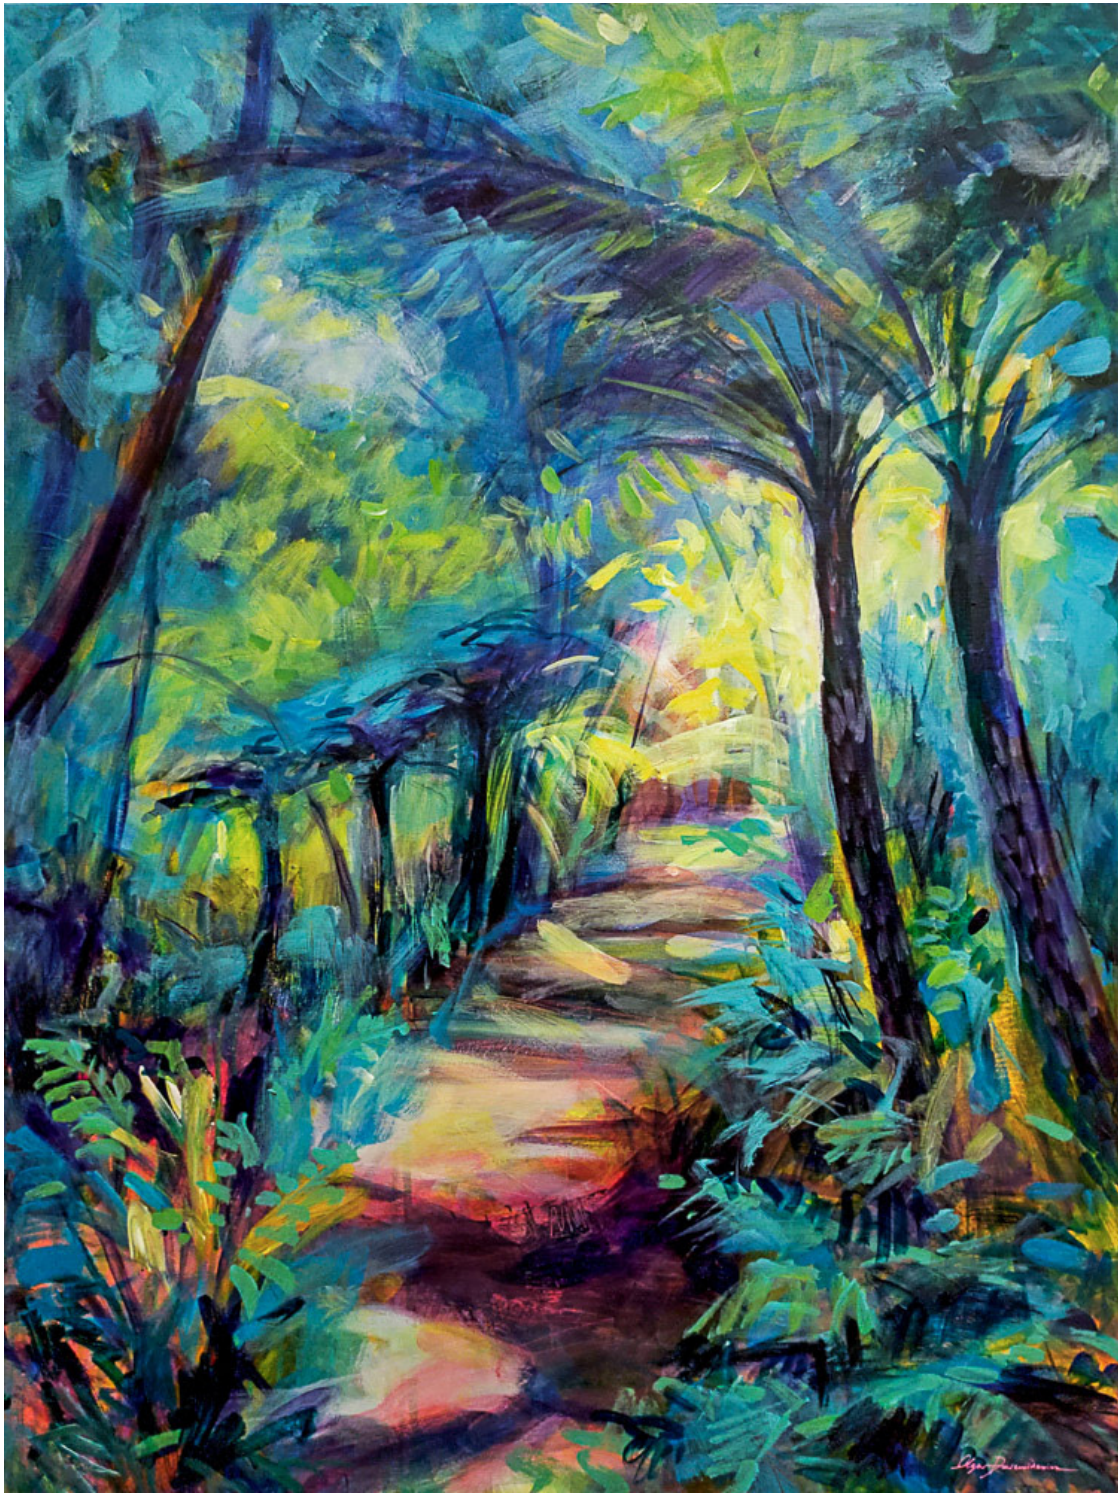

ECHOES OF THE FOREST

Acrylics on canvas, framed

72 x 102

\$1850

ENVELOPED BY THE VIBRANT FOREST SPIRIT

Acrylics on canvas, framed

72 x 102

\$1850