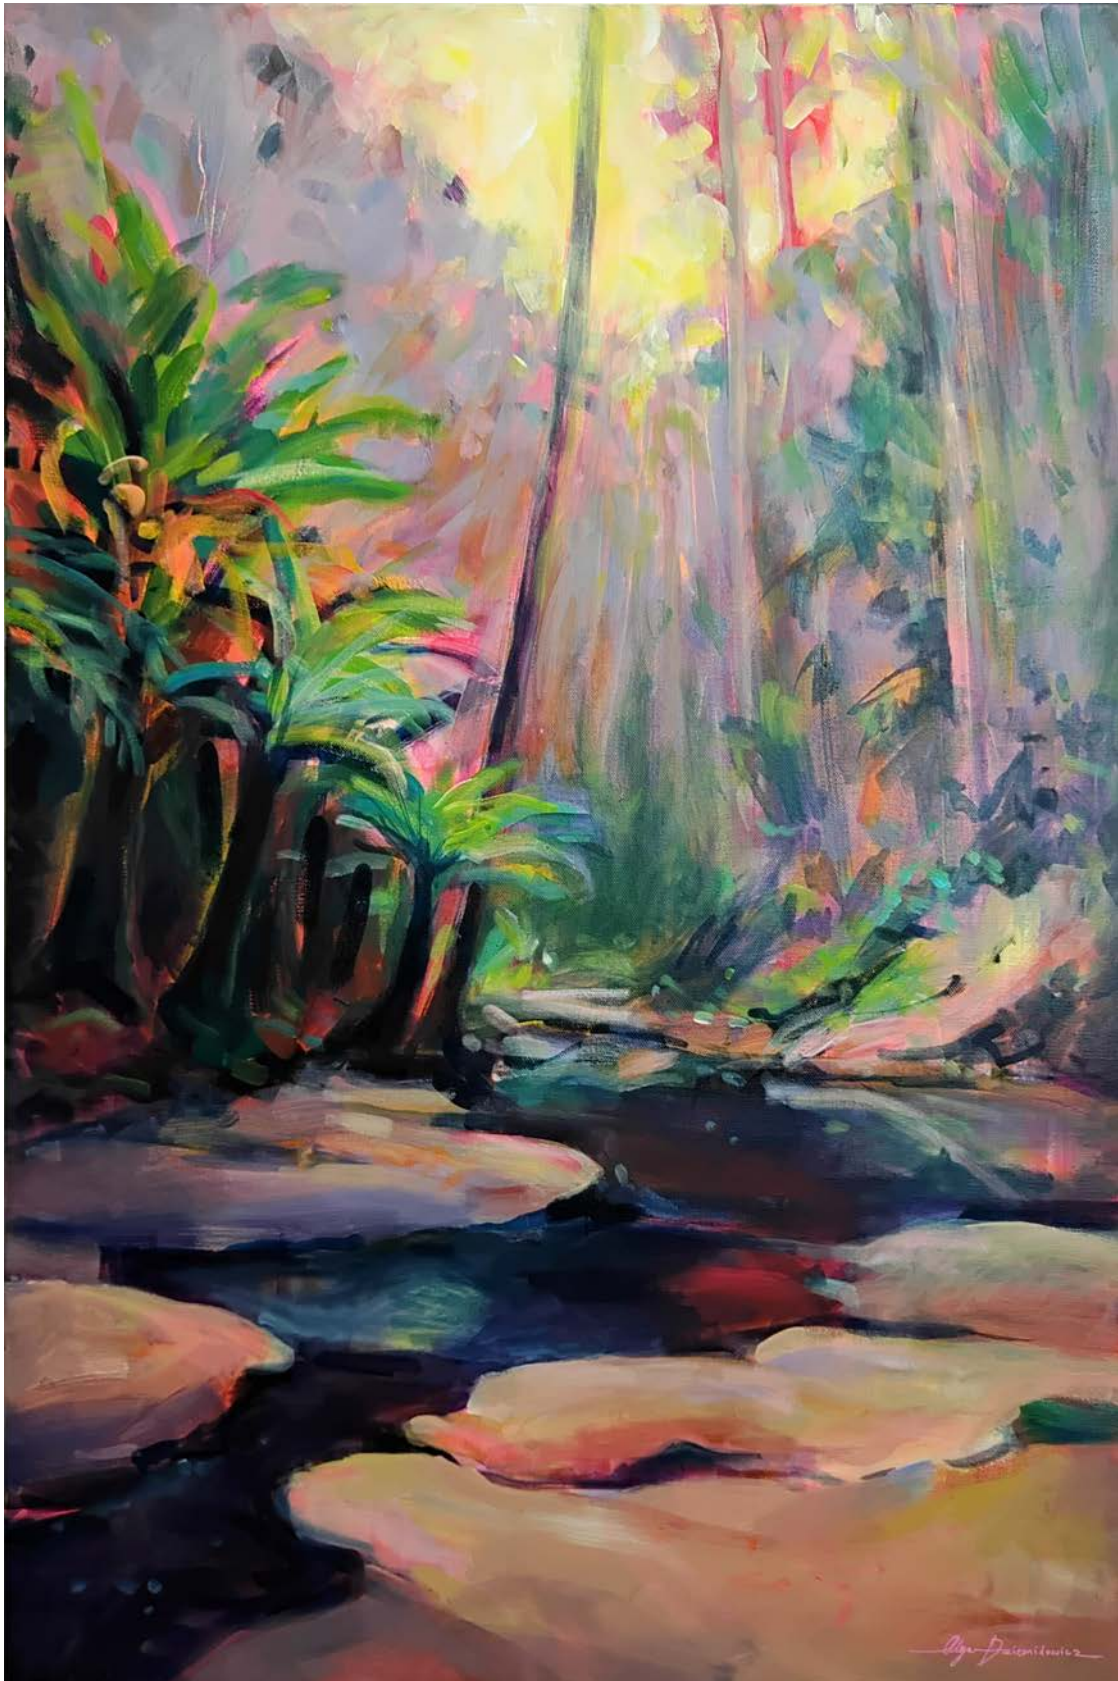

60.5 x 91.5 cm

\$1250

TIME TO REST

Acrylics on canvas

60.5 x 91.5 cm

\$1250

EMBRACING THE WILD NATURE OF THE MOMENT

Acrylics on canvas

60.5 x 91.5 cm

\$1250

REMEMBER THE TIME

Acrylics on canvas

60.5 x 91.5 cm

\$1250

FLOWING INTO INFINITY

Acrylics on canvas

60.5 x 91.5 cm

\$1250

FOREST RHYTHMS

Acrylics on canvas

60.5 x 91.5 cm

\$1250

WAKING UP FROM A DREAM

Acrylics on canvas