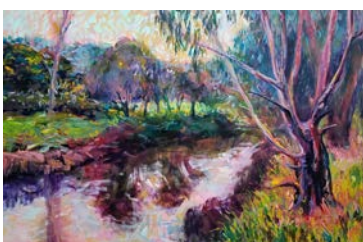

THE HEALING POWER OF NATURE'S EMBRACE

Acrylics on canvas, framed
93 x 123 cm
\$2500

GUIDED BY INNER LIGHT

Acrylics on canvas, framed
93 x 123 cm
\$2500

WATERS OF CALM, MIRRORING THE PINK HORIZON

Acrylics on canvas, framed
93 x 123 cm
\$2500

ECHOES OF THE FOREST

Acrylics on canvas, framed
72 x 102
\$1850

ENVELOPED BY THE VIBRANT FOREST SPIRIT

Acrylics on canvas, framed
72 x 102
\$1850

MISTY REFLECTIONS: MIRRORS OF THE SOUL

Acrylics on canvas, framed
93 x 123 cm
\$2500

TOWARDS A BRIGHTER HORIZON: EMBRACING HOPE

Acrylics on canvas, framed
93 x 123 cm
\$2500

REFLECTIONS ADRIFT IN THE RIVER'S SOUL

Acrylics on canvas
120 x 180cm
\$4500

LET THE LIGHT SHINE THROUGH

Acrylics on canvas
60.5 x 91.5 cm
\$1250