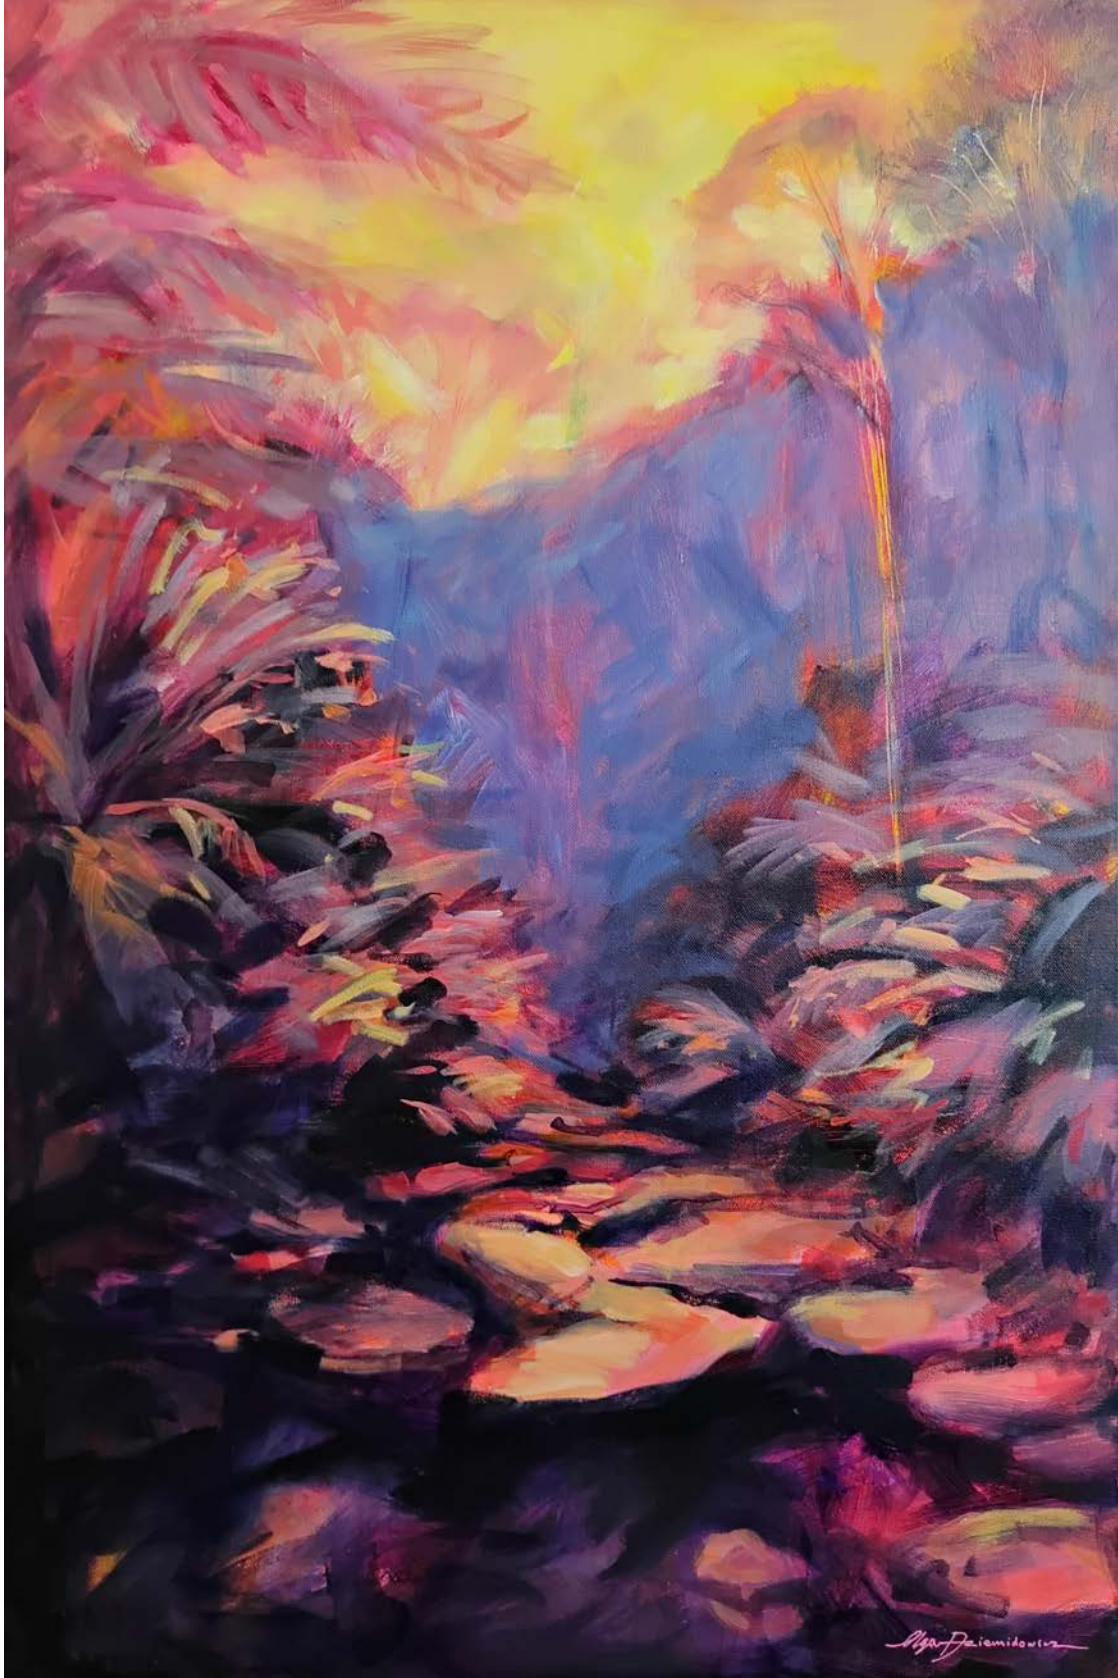

WATERS OF CALM, MIRRORING THE PINK HORIZON

Acrylics on canvas, framed

93 x 123 cm

\$2500

TOWARDS A BRIGHTER HORIZON: EMBRACING HOPE

Acrylics on canvas, framed

93 x 123 cm

\$2500

LET THE LIGHT SHINE THROUGH

Acrylics on canvas

60.5 x 91.5 cm

\$1250

PROUD OF YOU

Acrylics on canvas

60.5 x 91.5 cm

\$1250