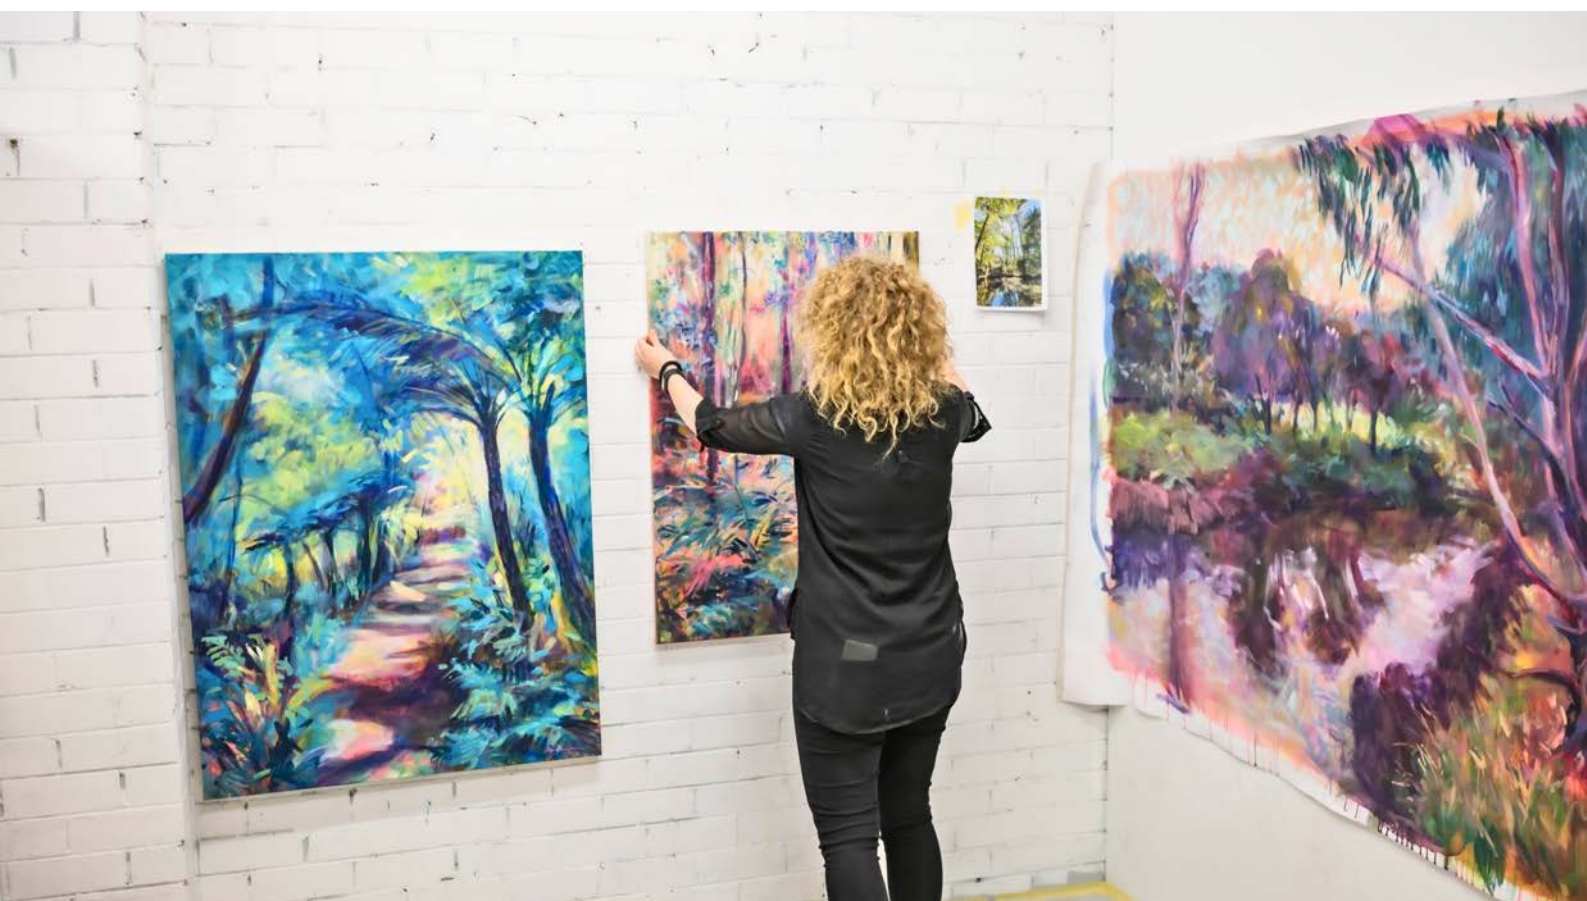

OLGA DZIEMIDOWICZ

CATALOGUE

OLGA DZIEMIDOWICZ

Melbourne

FOR INQUIRIES PLEASE CONTACT:

olga@art-by-olga.com

www.olgadziemidowicz.com.au

0478 022 480