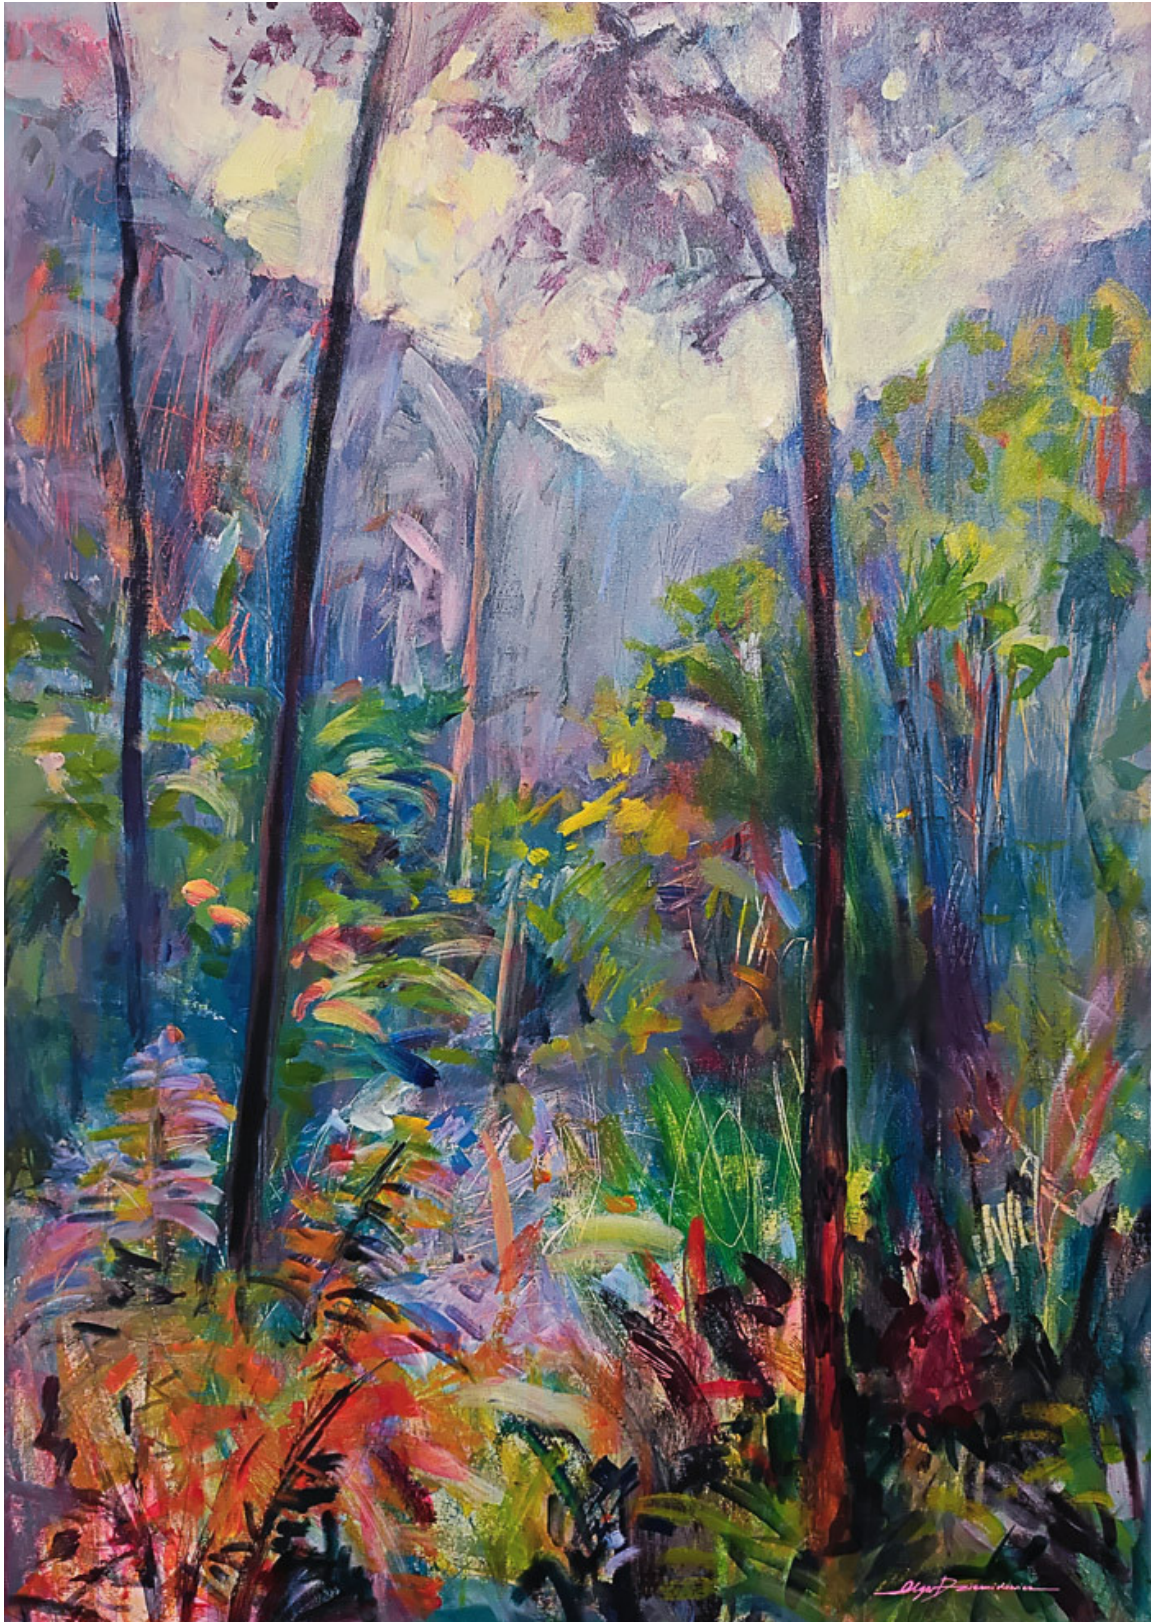

"A KNOWING [LOOKING PAST THE SHADOWS OF DOUBT]"

Acrylics on canvas, framed in oak

113x190cm

\$5500

HOPE [THE ACT OF LOOKING BEYOND THE OBSTACLES]

Acrylics on canvas, framed in oak

110x190cm

\$5500

REFLECTIONS ADRIFT IN THE RIVER'S SOUL

Acrylics on canvas

120 x 180cm

\$4500

MISTY REFLECTIONS: MIRRORS OF THE SOUL

Acrylics on canvas, framed

93 x 123 cm

\$2500

ECHOES OF THE FOREST

Acrylics on canvas, framed

72 x 102

\$1850

ENVELOPED BY THE VIBRANT FOREST SPIRIT

Acrylics on canvas, framed

72 x 102

\$1850