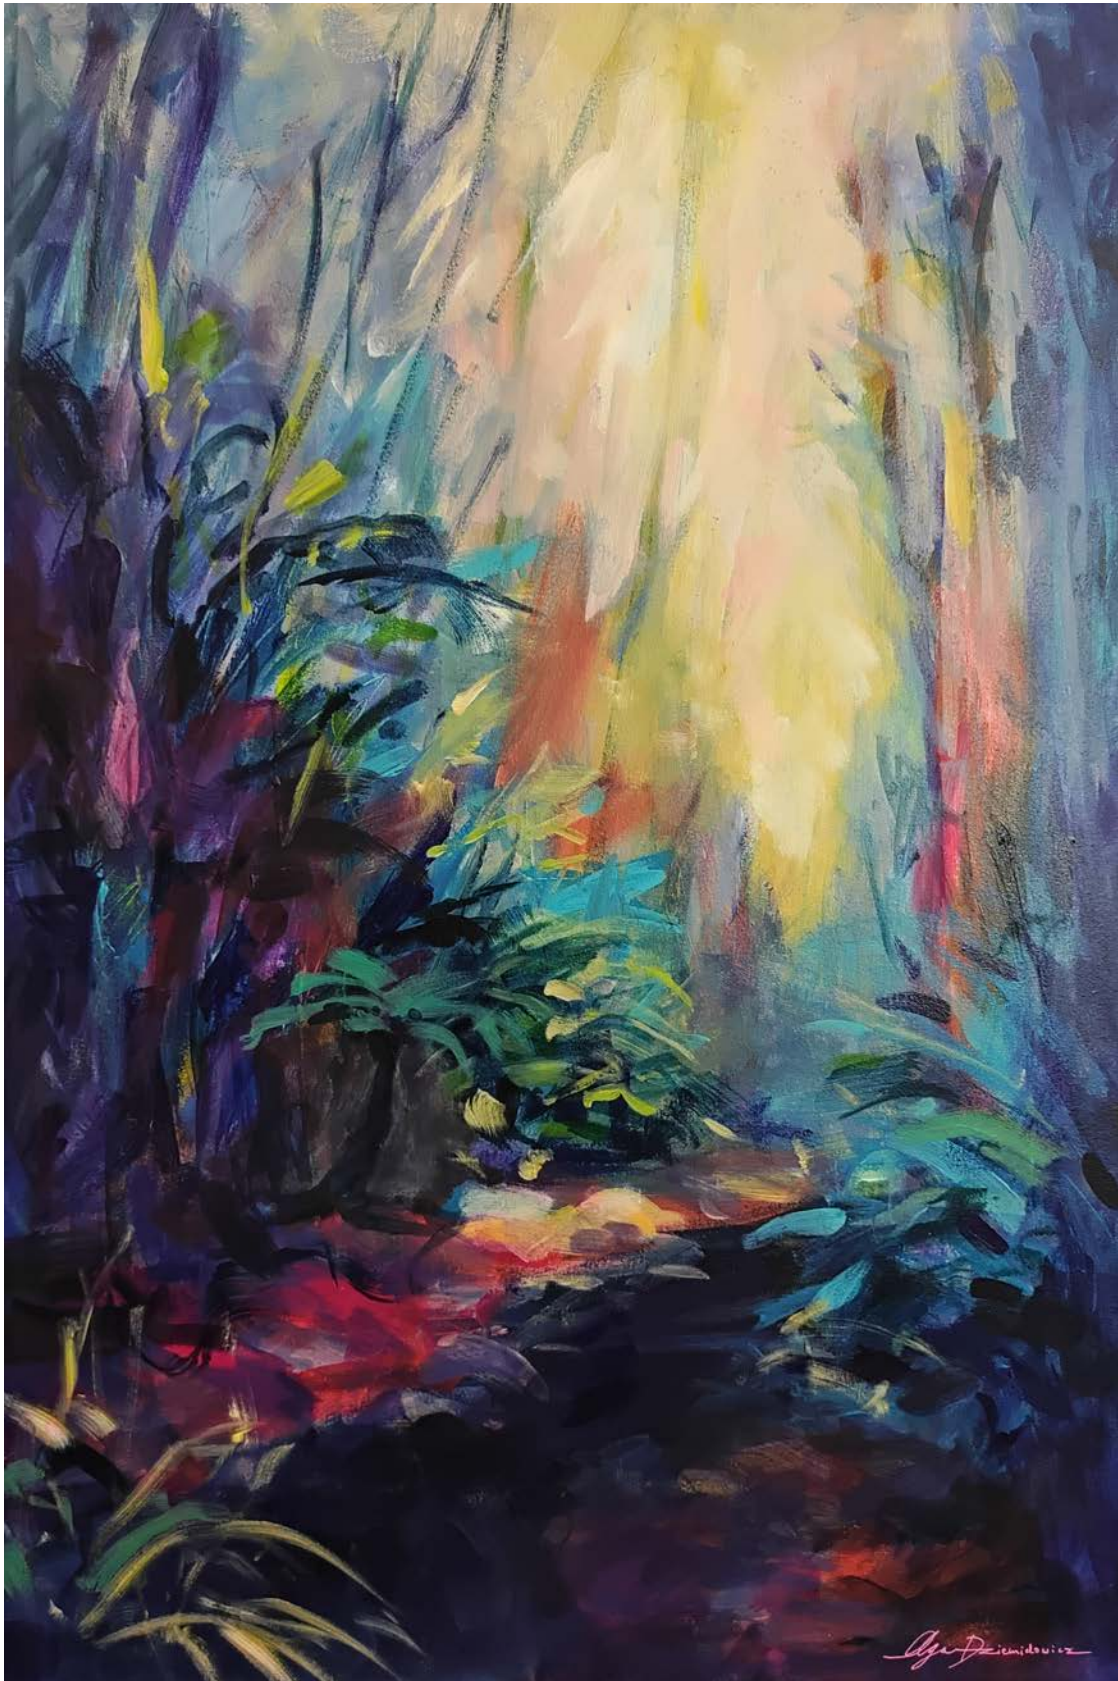

60.5 x 91.5 cm

\$1250

FOREST RHYTHMS

Acrylics on canvas

60.5 x 91.5 cm

\$1250

WAKING UP FROM A DREAM

Acrylics on canvas