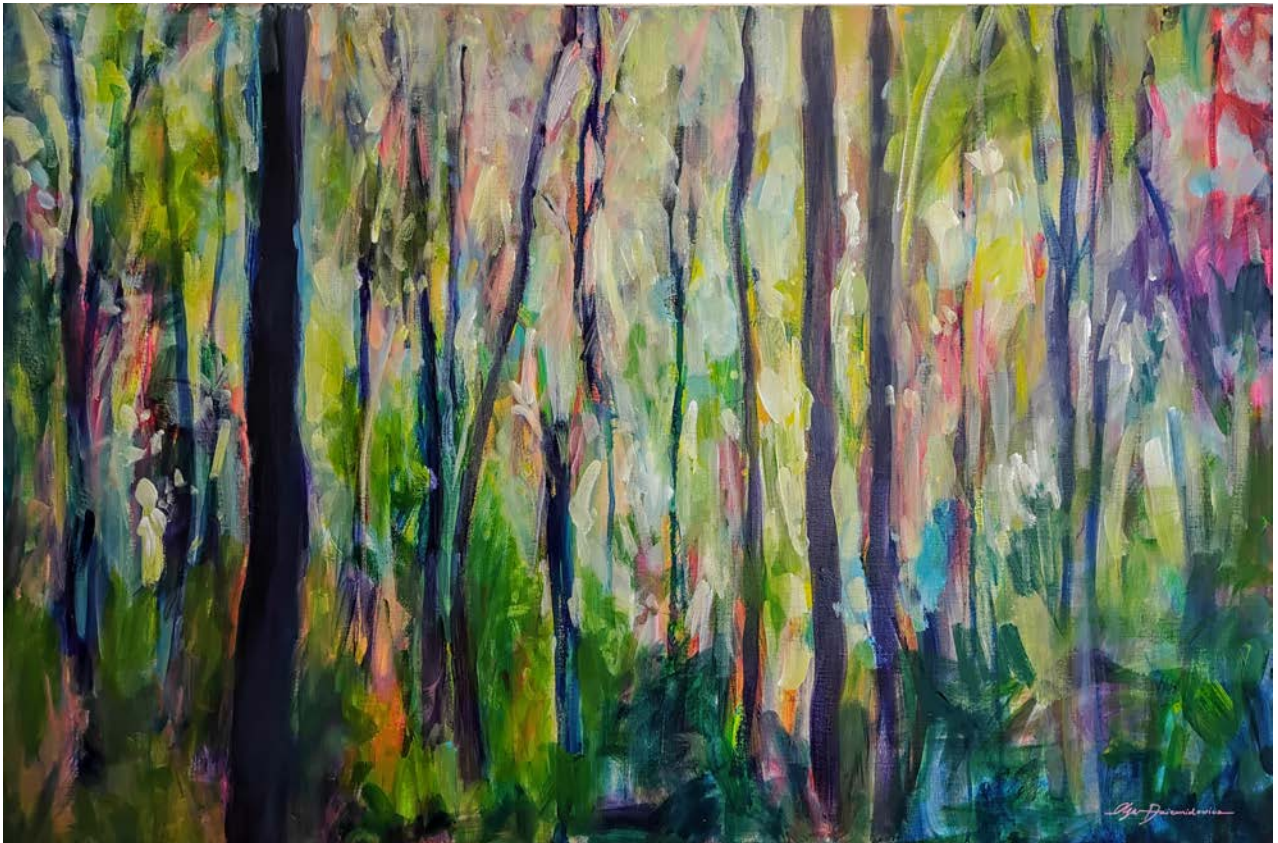

DISTANT VIBRATIONS

Acrylics on canvas

60.5 x 91.5 cm

$1250