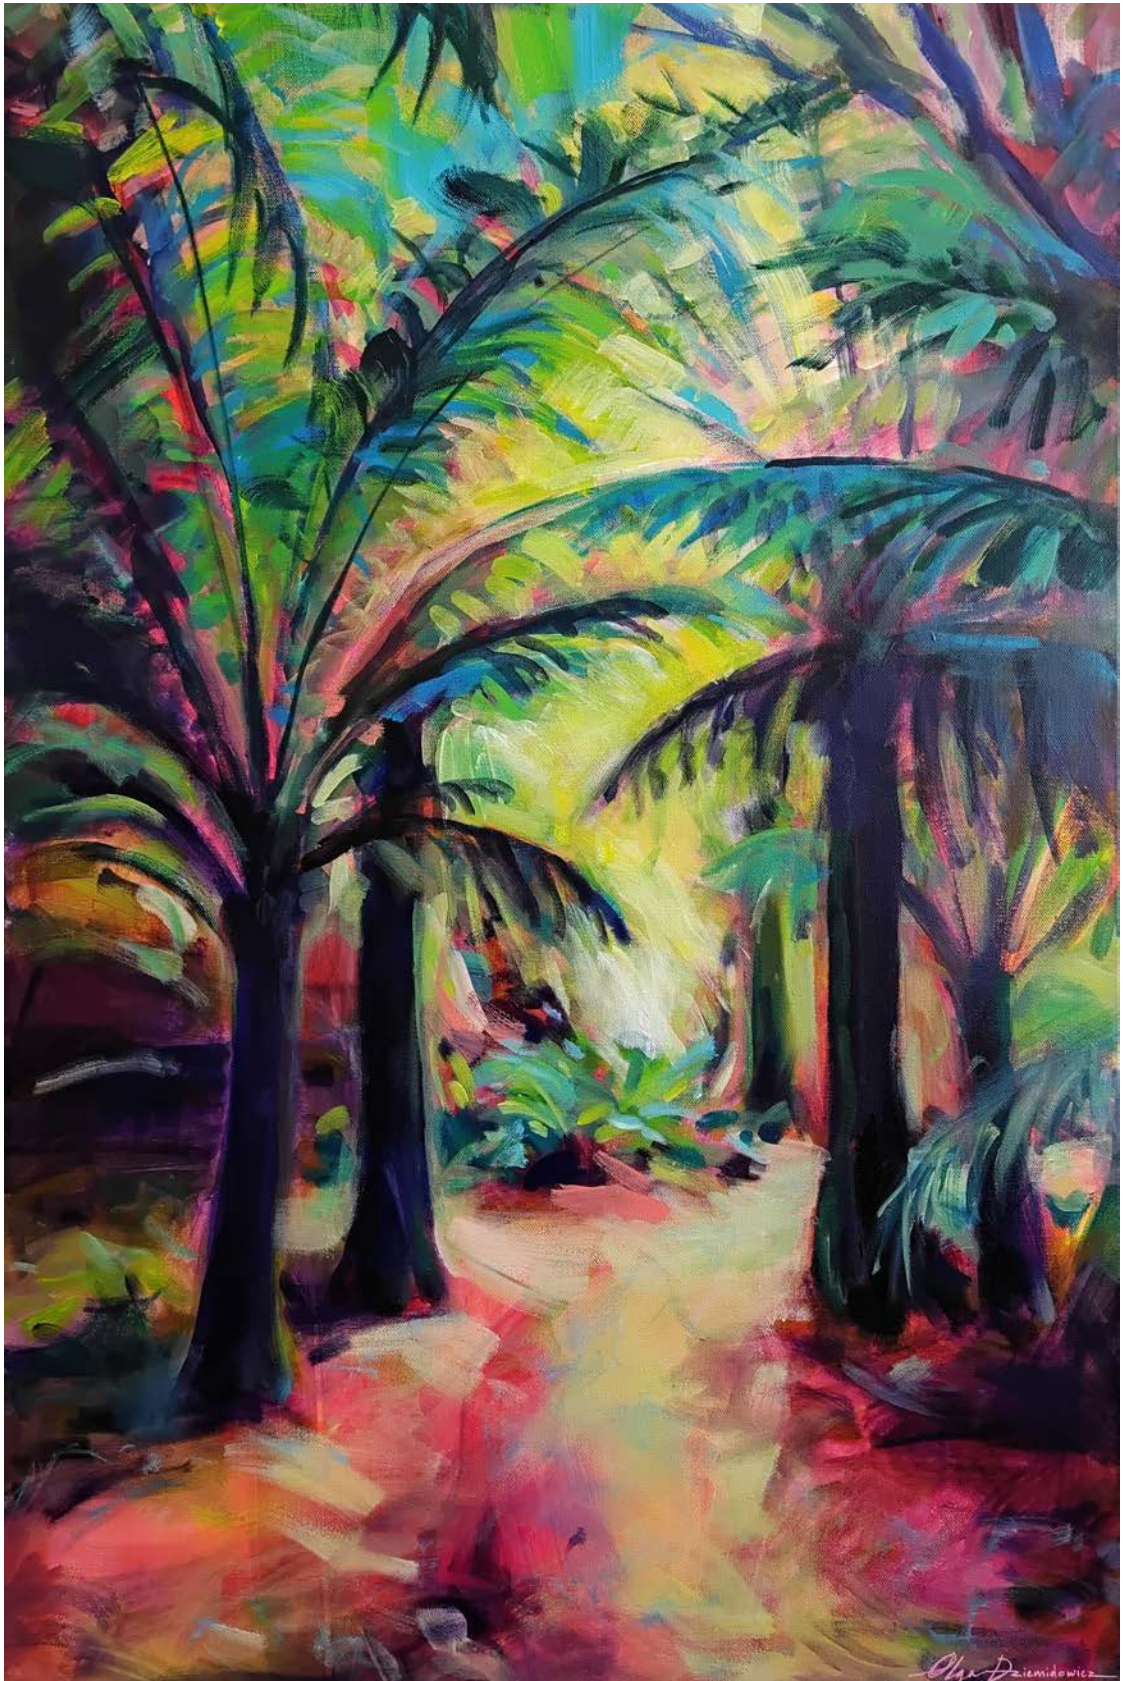

"A KNOWING [LOOKING PAST THE SHADOWS OF DOUBT]"

Acrylics on canvas, framed in oak
113x190cm
\$5500

BRAVE TO BE YOU

Acrylics on canvas

60.5 x 91.5 cm

\$1250

A JOURNEY UNFOLDING

Acrylics on canvas

60.5 x 91.5 cm

\$1250

TIME TO REST

Acrylics on canvas

60.5 x 91.5 cm

\$1250

EMBRACING THE WILD NATURE OF THE MOMENT

Acrylics on canvas

60.5 x 91.5 cm

\$1250

EDGING ON MAGIC

Acrylics on canvas

60.5 x 91.5 cm

\$1250

LOST IN TIME

Acrylics on canvas

60.5 x 91.5 cm

\$1250

REMEMBER THE TIME

Acrylics on canvas

60.5 x 91.5 cm

\$1250

FLOWING INTO INFINITY

Acrylics on canvas