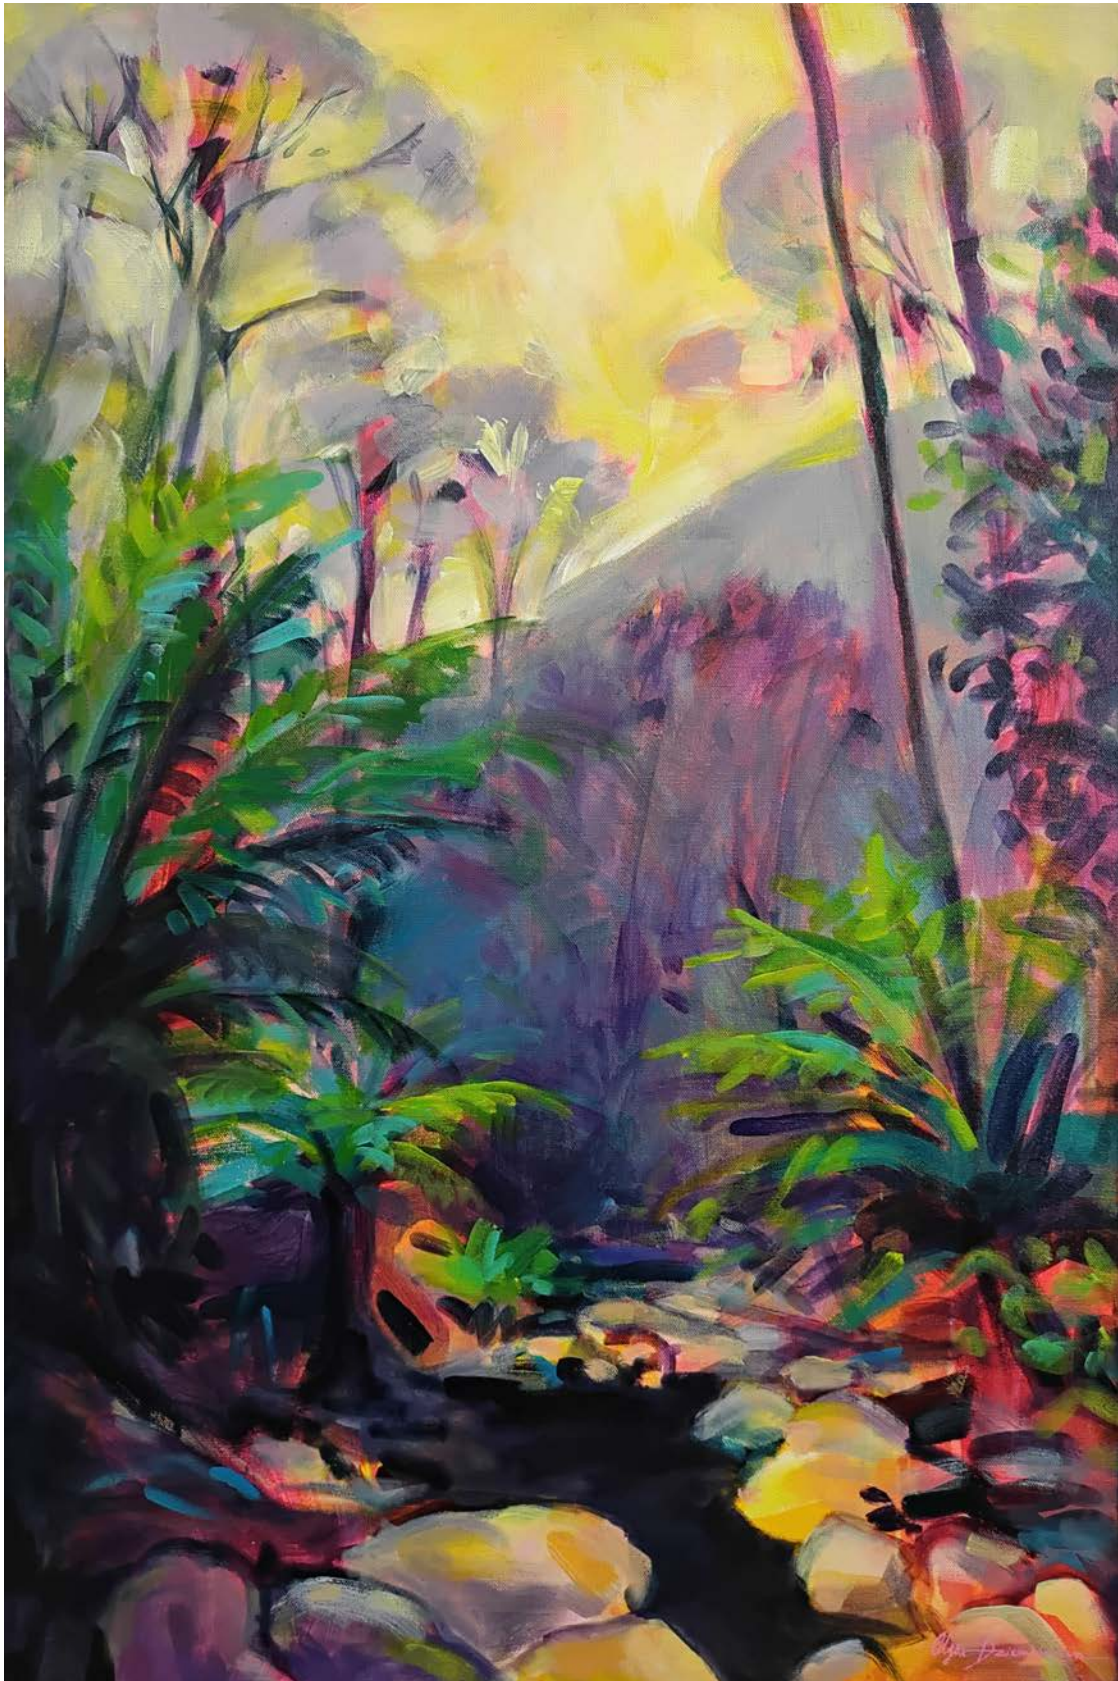

REMEMBER THE TIME

Acrylics on canvas

60.5 x 91.5 cm

$1250