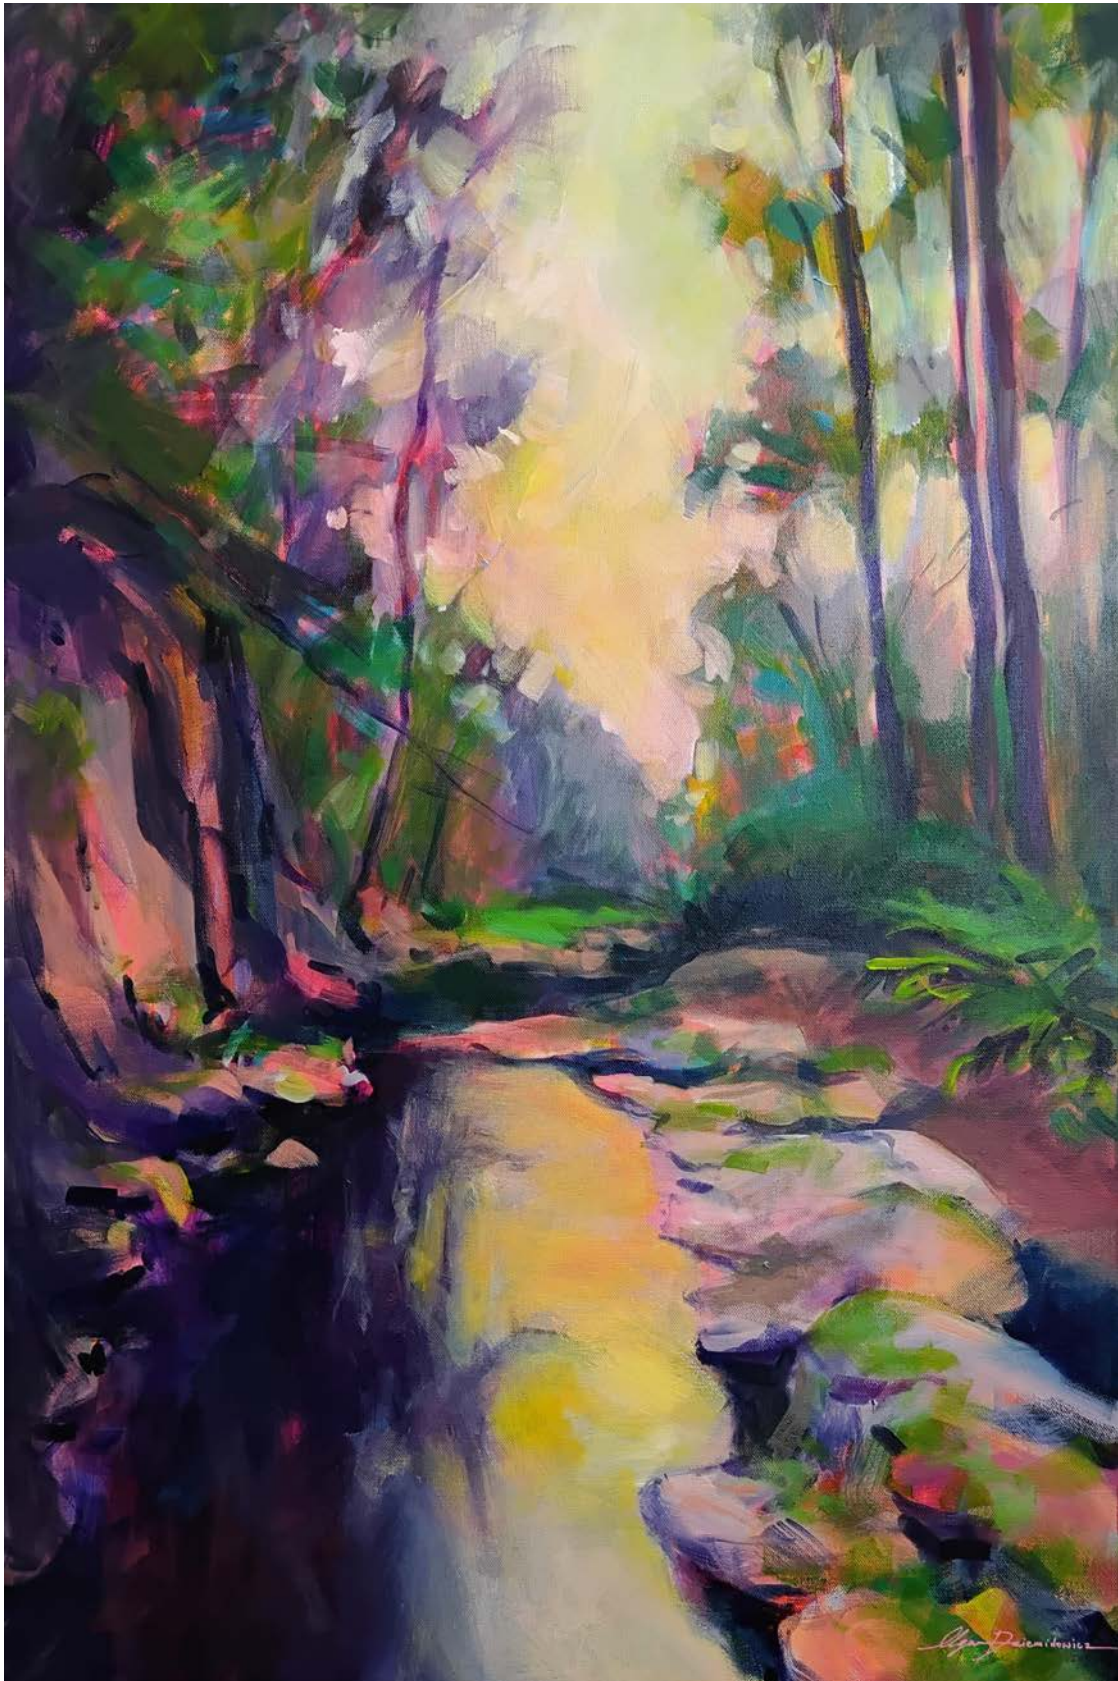

"A KNOWING [LOOKING PAST THE SHADOWS OF DOUBT]"

Acrylics on canvas, framed in oak
113x190cm
\$5500

BRAVE TO BE YOU

Acrylics on canvas

60.5 x 91.5 cm

\$1250

A JOURNEY UNFOLDING

Acrylics on canvas

60.5 x 91.5 cm

\$1250

TIME TO REST

Acrylics on canvas

60.5 x 91.5 cm

\$1250

EMBRACING THE WILD NATURE OF THE MOMENT

Acrylics on canvas