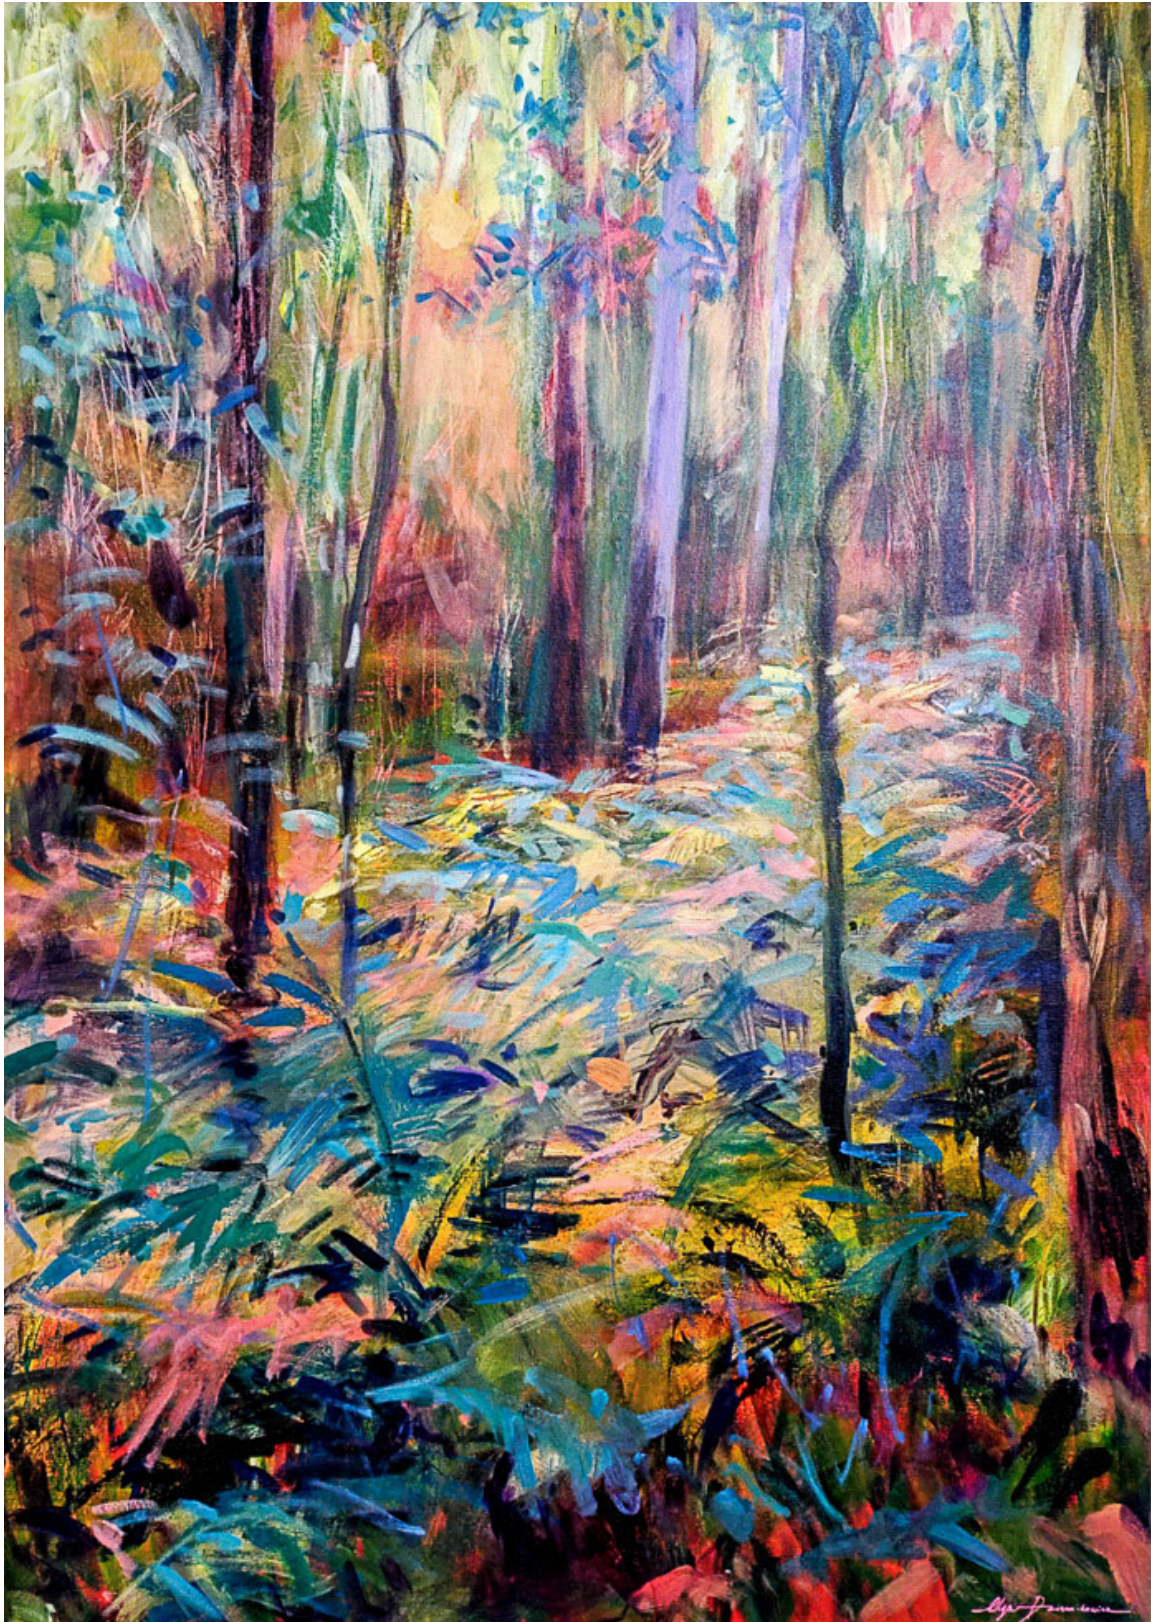

ECHOES OF THE FOREST

Acrylics on canvas, framed

72 x 102

\$1850

ENVELOPED BY THE VIBRANT FOREST SPIRIT

Acrylics on canvas, framed

72 x 102

\$1850