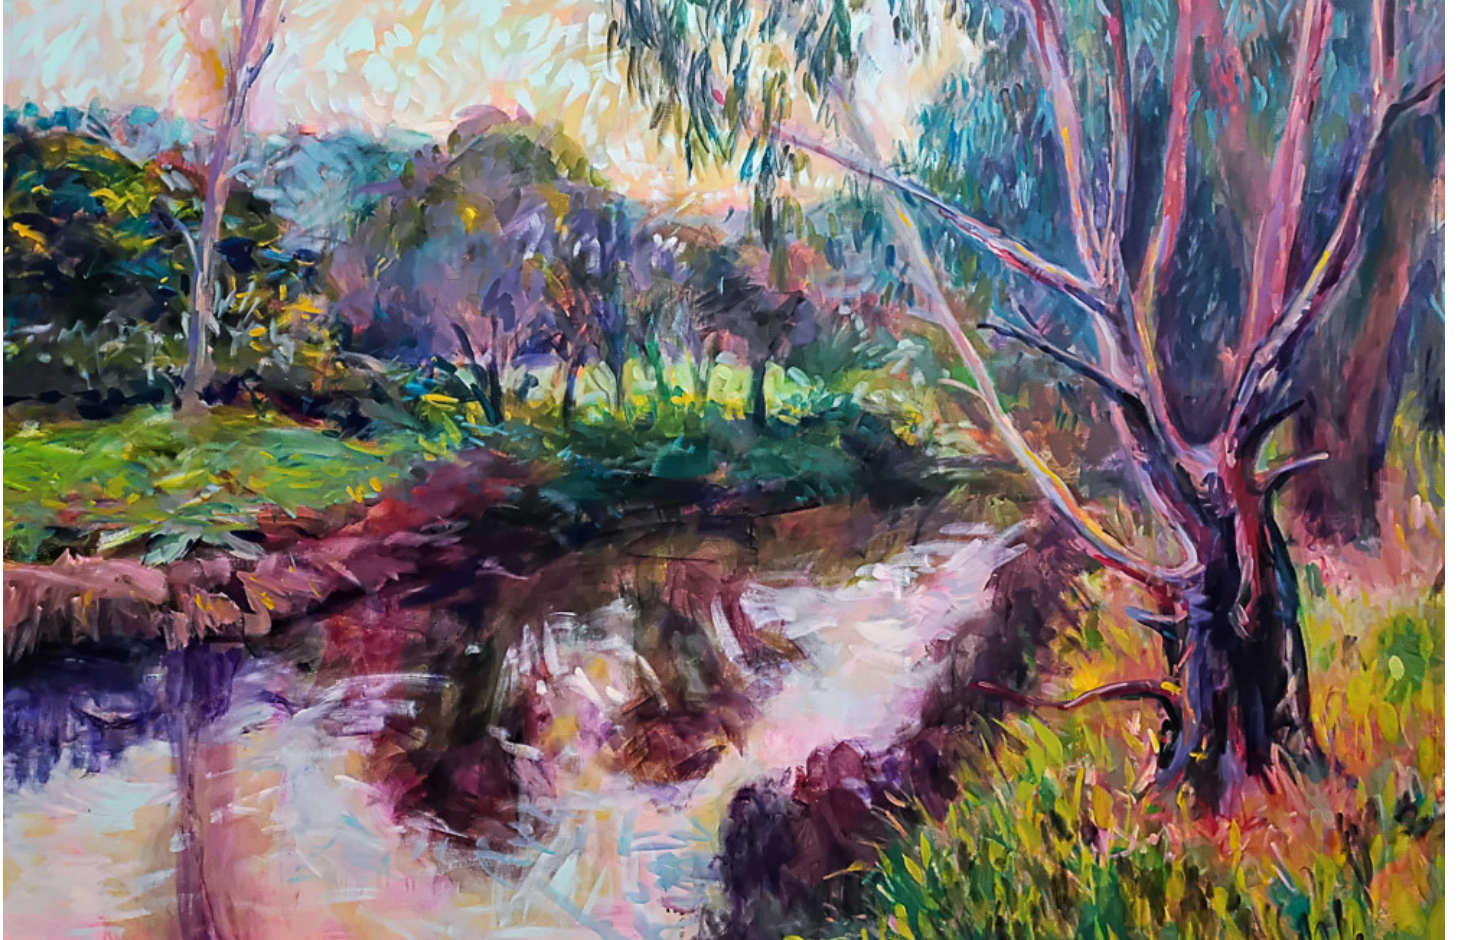

"A KNOWING [LOOKING PAST THE SHADOWS OF DOUBT]"

Acrylics on canvas, framed in oak

113x190cm

\$5500

HOPE [THE ACT OF LOOKING BEYOND THE OBSTACLES]

Acrylics on canvas, framed in oak

110x190cm

\$5500