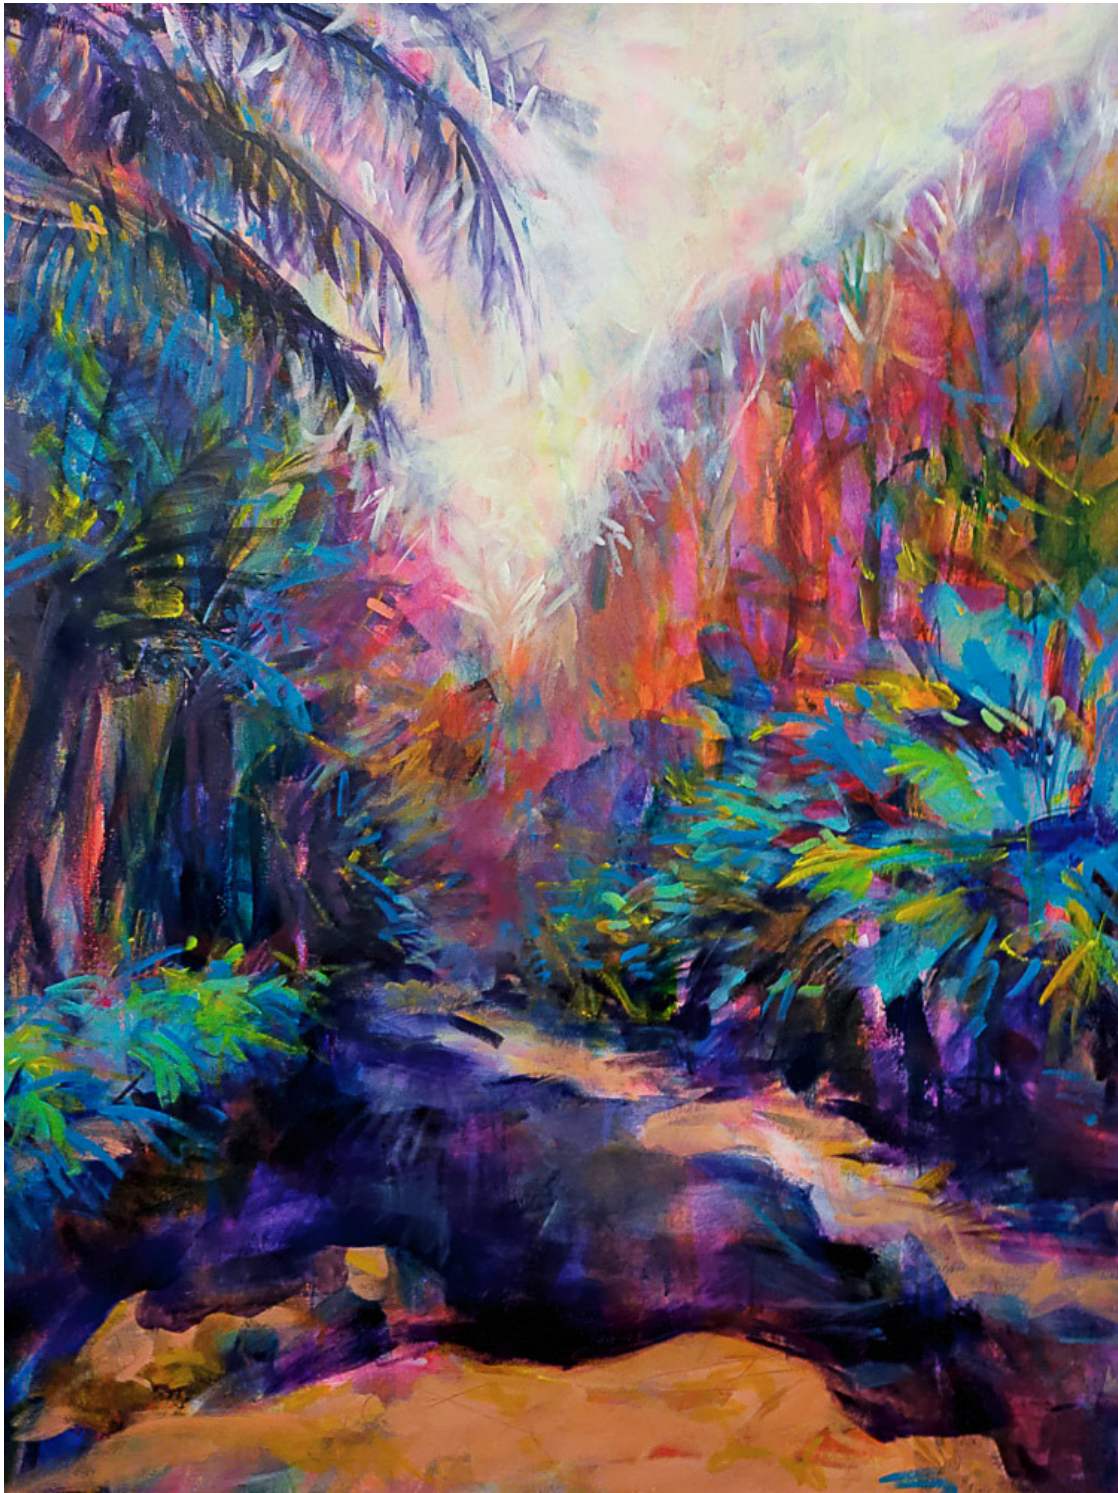

WATERS OF CALM, MIRRORING THE PINK HORIZON

Acrylics on canvas, framed

93 x 123 cm

\$2500

TOWARDS A BRIGHTER HORIZON: EMBRACING HOPE

Acrylics on canvas, framed

93 x 123 cm

\$2500