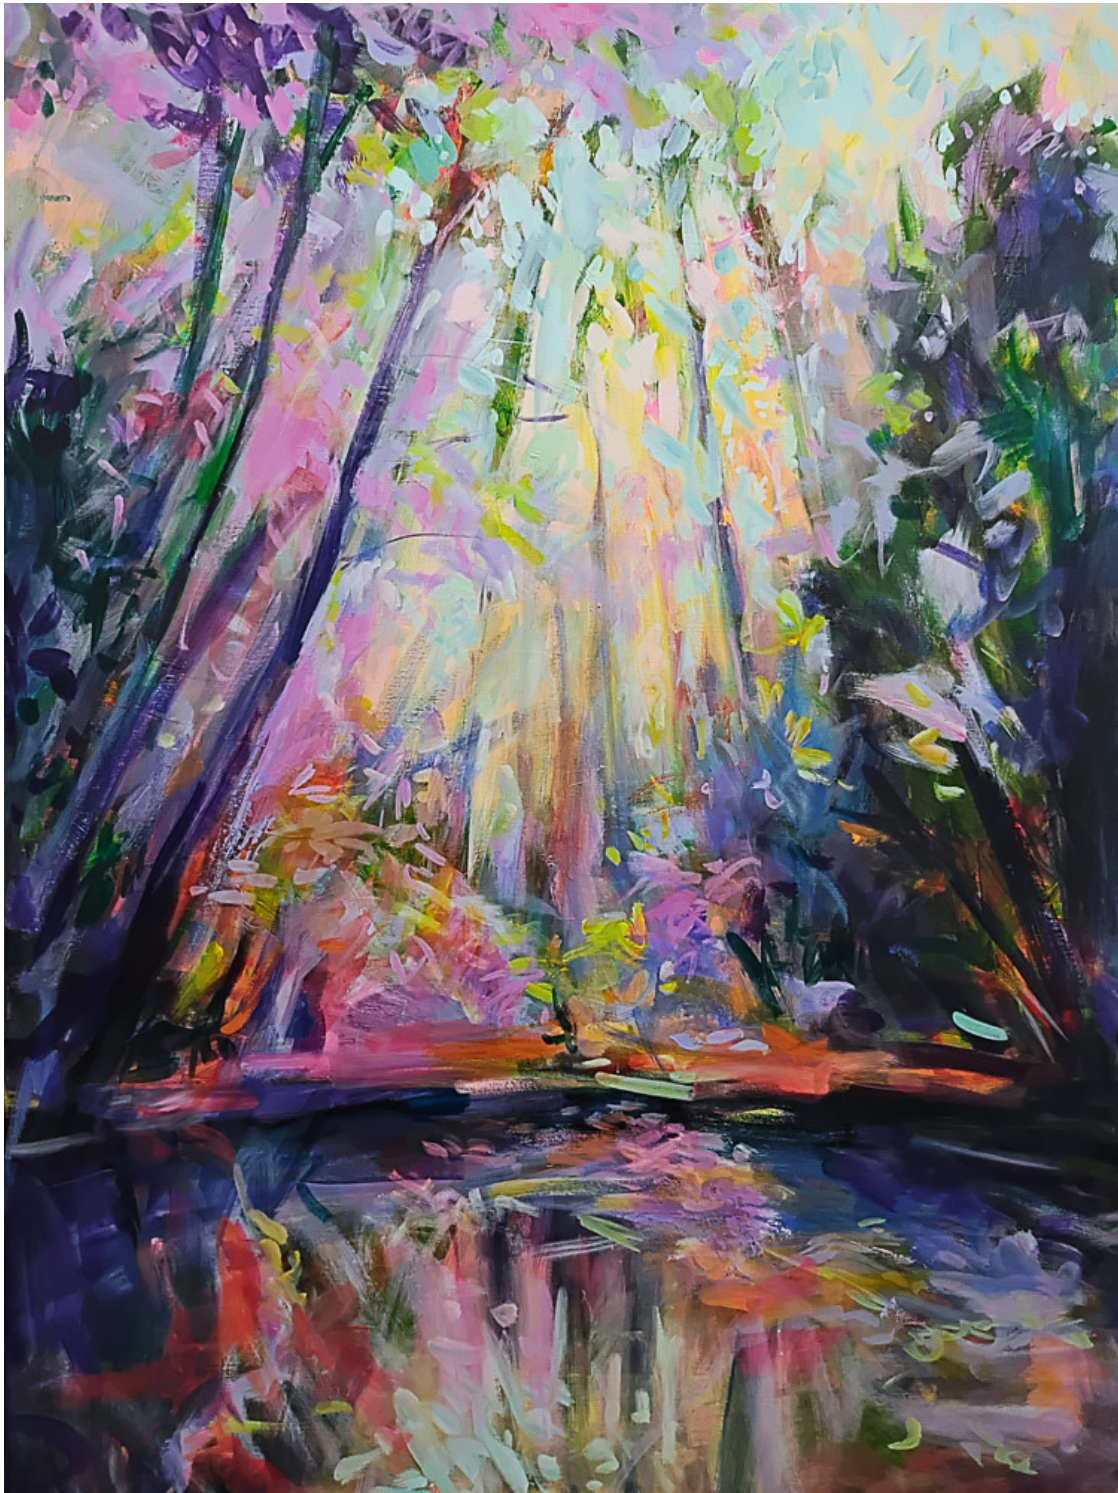

MISTY REFLECTIONS: MIRRORS OF THE SOUL

Acrylics on canvas, framed

93 x 123 cm

$2500